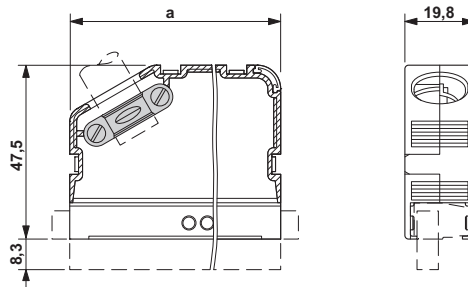

Technical data

Dimensions

Pitch	0.00 mm
Dimension a	65 mm

General

Range of articles	KGS-MSTB 2,5
Number of positions	13
Insulating material group	I
Insulating material	ABS
Flammability rating according to UL 94	HB

Standards and Regulations

Cable housing - KGS-MSTB 2,5/13 - 1783821

Technical data

Standards and Regulations

Flammability rating according to UL 94	HB
--	----

Environmental Product Compliance

China RoHS	Environmentally friendly use period: unlimited = EFUP-e
	No hazardous substances above threshold values

Drawings

Dimensional drawing

Classifications

eCl@ss

eCl@ss 4.0	272607xx
eCl@ss 4.1	27260701
eCl@ss 5.0	27260701
eCl@ss 5.1	27260701
eCl@ss 6.0	27260704
eCl@ss 7.0	27440402
eCl@ss 8.0	27440202
eCl@ss 9.0	27440202