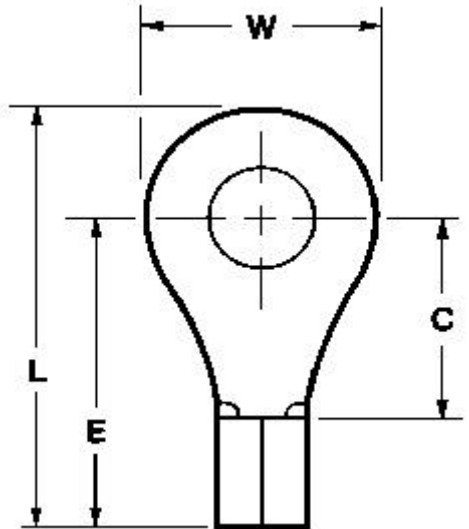

130106 -- 1 of 1 products

Terminals and Splices
Ring and Spade Tongue Terminals

General **INFO**
Sales **INFO**
Customer Drawings **SPECIFICATIONS**

Line art represents typical product only.

<i>Searchable Features:</i>	
Terminal Shape	Ring Tongue
Body Style	SOLISTRAND
Receptacle Style	Straight
Barrel Type	Closed Barrel
Wire/Cable Type	Regular Wire
Wire Range	16-14 [1.00-2.60 ²] AWG [mm]
Insulation	No
Insulation Support	Non-Insulation Support
Stud Size	.197 [5.00]
Stud Diameter	.205 [5.20] in. [mm]
Shape	RING-048
Heavy Duty	Standard
Packaging Method	Loose Piece
Material	Copper
Finish	Tin
<i>Other Properties:</i>	
Dim. C	.287 [7.30] Min. in. [mm]
Dim. E	.469 [11.90] in. [mm]
Dim. L	.642 [16.30] in. [mm]
Dim. W	.343 [8.70] in. [mm]
Stock Thickness	.032 [0.81] in. [mm]
CERTI-CRIMP Hand Tool	49935, 525693-0 (Great Britain Tool)
CERTI-LOK Hand Tool Frame Assembly	169400
CERTI-LOK Die Assembly	169409