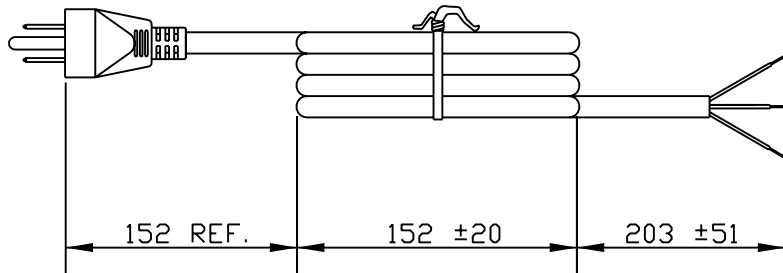

REV	DESCRIPTION	DATE
2	REDRAWN TO SHOW CHINESE MANUFACTURED CORD	12/7/07
1	C.U.D - NEW RELEASE	5/9/05

FORM IN71-07 REV.A

- ☒ Indianapolis, IN
- ☐ Conover, N.C.
- ☐ Freemont, CA
- ☐ Aguascalientes, MX
- ☐ Tijuana, Mexico
- ☐ Hermosillo, MX
- ☐ Clinton, AR
- ☐ Kanata, Canada

Proprietary Notice:

This document is the property of Volex Incorporated. The information contained herein is not to be disclosed to anyone without the express written consent of Volex Inc.

MATERIAL:
PLUG: PVC, BLK, LEAD FREE
JACKET: PVC, BLK, LEAD FREE

FINISH:
JACKET: SMOOTH

SCALE:
NOT TO SCALE

ECD:
N/A

ITEM DESCRIPTION
CORDSET - NORTH AMERICAN SHIELED POWER SUPPLY CORD (6'7")

TOLERANCE UNLESS OTHERWISE SPECIFIED
.XXX ± .005
.XX ± .02
.X ± .03
FRACT. ± 1/32
ANGULAR ± 1/2°

APPROVED

DRAWN BY

DATE:

STC

5/12/05

PART NO.

17650 10 C3