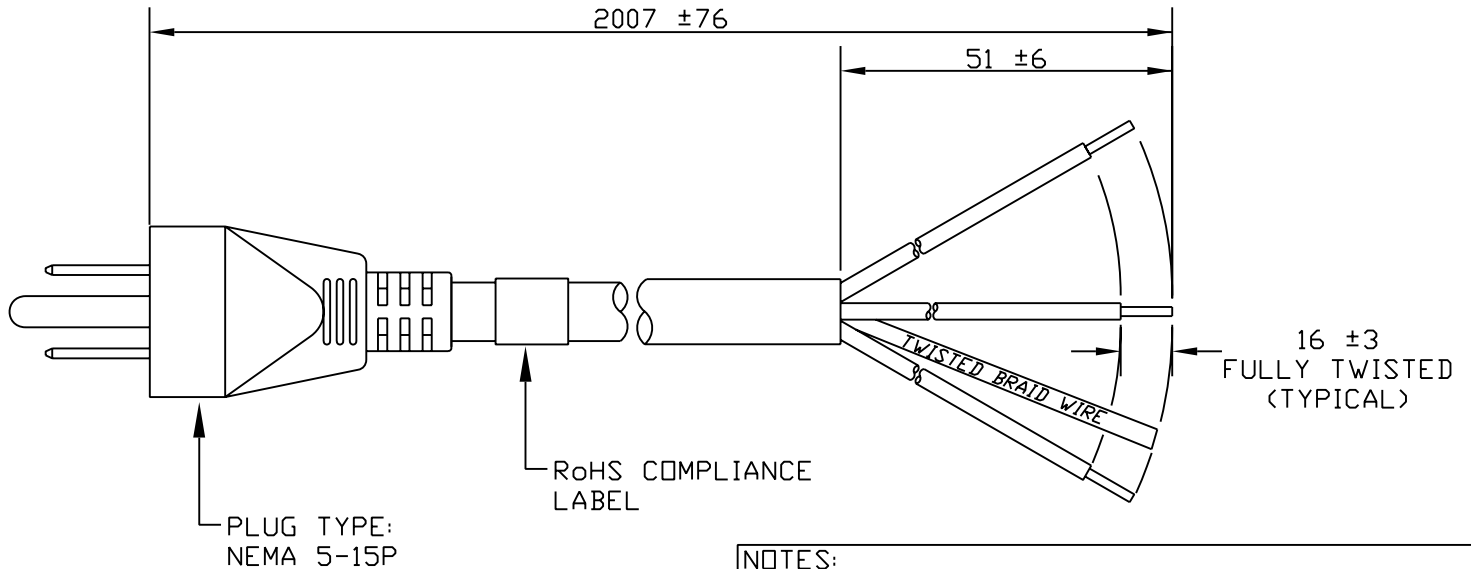

## Standard Cord Details: 17650 10 C3

| Specifications                    |   |
|-----------------------------------|---|
| <b>Certifications</b>             |   |
| <b>Part Number</b>                | 17650 10 C3                                 |
| <b>Connector Type</b>             | none  |
| <b>Plug Type</b>                  | 5-15P                                       |
| <b>Category</b>                   | Plastic                                     |
| <b>Application</b>                | Non-Detachable                              |
| <b>Plug Catalog No.</b>           |   |
| <b>Connector Catalog No.</b>      |   |
| <b>Cable</b>                      | SVT AWG 18x3 (Foil Shielded Plus 85% Braid) |
| <b>Jacket Color</b>               | black                                       |
| <b>Length in Feet</b>             | 6'7_  |
| <b>Length in Meters</b>           | 2   |
| <b>Temperature Rating</b>         | 60 C  |
| <b>Packaging Units Per Carton</b> | H-25  |
| <b>Color Coding</b>               | International                               |
| <b>Nominal OD in Inches</b>       | 0.307                                       |
| <b>Nominal OD in Millimeters</b>  | 7.8   |

VOLEX RESERVES THE RIGHT TO ALTER NON-CRITICAL DIMENSIONS WITHOUT NOTICE.

- NOTES:
- 1) CORDAGE: 18/3, SVT, 60°C, BLACK, LEAD FREE, BRAID AND FOIL SHIELED.
  - 2) APPROVALS:
  - 3) RATING: 10 AMP/125 VOLTS
  - 4) SHIELD CONNECTED TO GROUND PIN OF PLUG PRIOR TO MOLDING.
  - 5) PACKAGING: 100 PIECES/CARTON
  - 7) ALL DIMENSIONS IN MILLIMETERS UNLESS OTHERWISE NOTED.

MATERIAL:  
 PLUG: PVC, BLK, LEAD FREE  
 JACKET: PVC, BLK, LEAD FREE

FINISH:  
 JACKET: SMOOTH

SCALE:  
 NOT TO SCALE

ECD:  
 N/A

ITEM DESCRIPTION  
 CORDSET - NORTH AMERICAN SHIELED POWER SUPPLY CORD (6'7")