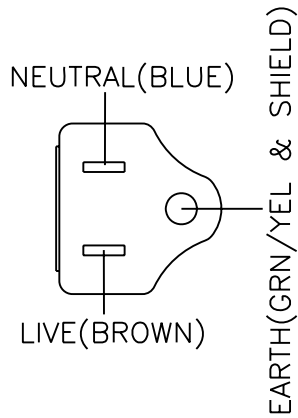

## Standard Cord Details: 17650 10 C3

| Specifications                    |   |
|-----------------------------------|---|
| <b>Certifications</b>             |   |
| <b>Part Number</b>                | 17650 10 C3                                 |
| <b>Connector Type</b>             | none  |
| <b>Plug Type</b>                  | 5-15P                                       |
| <b>Category</b>                   | Plastic                                     |
| <b>Application</b>                | Non-Detachable                              |
| <b>Plug Catalog No.</b>           |   |
| <b>Connector Catalog No.</b>      |   |
| <b>Cable</b>                      | SVT AWG 18x3 (Foil Shielded Plus 85% Braid) |
| <b>Jacket Color</b>               | black                                       |
| <b>Length in Feet</b>             | 6'7_  |
| <b>Length in Meters</b>           | 2   |
| <b>Temperature Rating</b>         | 60 C  |
| <b>Packaging Units Per Carton</b> | H-25  |
| <b>Color Coding</b>               | International                               |
| <b>Nominal OD in Inches</b>       | 0.307                                       |
| <b>Nominal OD in Millimeters</b>  | 7.8   |

VOLEX RESERVES THE RIGHT TO ALTER NON-CRITICAL DIMENSIONS WITHOUT NOTICE.

- NOTES:
- 1) CORDAGE: 18/3, SVT, 60°C, BLACK, LEAD FREE, BRAID AND FOIL SHIELED.
  - 2) APPROVALS:
  - 3) RATING: 10 AMP/125 VOLTS
  - 4) SHIELD CONNECTED TO GROUND PIN OF PLUG PRIOR TO MOLDING.
  - 5) PACKAGING: 100 PIECES/CARTON
  - 7) ALL DIMENSIONS IN MILLIMETERS UNLESS OTHERWISE NOTED.

MATERIAL:  
 PLUG: PVC, BLK, LEAD FREE  
 JACKET: PVC, BLK, LEAD FREE

FINISH:  
 JACKET: SMOOTH

SCALE:  
 NOT TO SCALE

ECD:  
 N/A

ITEM DESCRIPTION  
 CORDSET - NORTH AMERICAN SHIELED POWER SUPPLY CORD (6'7")