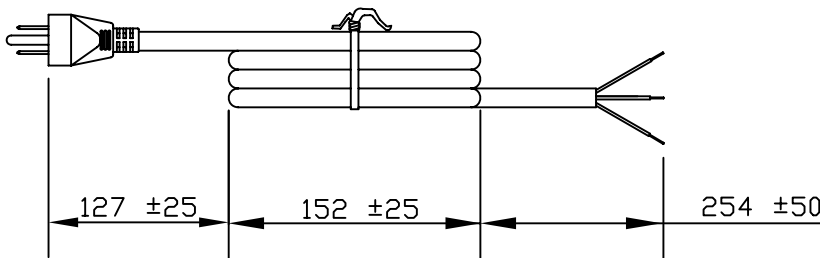

## Standard Cord Details: 17412 10 B1

Specifications	
<b>Certifications</b>	
<b>Part Number</b>	17412 10 B1
<b>Connector Type</b>	none
<b>Plug Type</b>	5-15P
<b>Category</b>	Rubber
<b>Application</b>	Non-Detachable
<b>Plug Catalog No.</b>	
<b>Connector Catalog No.</b>	
<b>Cable</b>	SJ AWG 18x3
<b>Jacket Color</b>	Black
<b>Length in Feet</b>	12
<b>Length in Meters</b>	3.66
<b>Temperature Rating</b>	60 C
<b>Packaging Units Per Carton</b>	25
<b>Color Coding</b>	North America
<b>Nominal OD in Inches</b>	0.315
<b>Nominal OD in Millimeters</b>	8
<b>Notes</b>	See 17422 for 16 gauge version.

VOLEX RESERVES THE RIGHT TO ALTER NON-CRITICAL DIMENSIONS WITHOUT NOTICE.

PACKAGING: FOLD & TIE

NOTES

- 1) CORDAGE: 18/3 SJ, 60°C, BLACK
- 2) APPROVALS:
- 3) RATING: 10 AMP/125 VOLTS
- 4) FLAME RATING : FT2
- 5) PACKAGING: 25 PIECES/CARTON
- 6) ALL DIMENSIONS IN MILLIMETERS.

FINISH:  
JACKET: SMOOTH

SCALE:  
NOT TO SCALE

ECD:  
N/A

ITEM DESCRIPTION  
CORDSET - NORTH AMERICAN  
POWER SUPPLY CORD (12')

TOLERANCE  
UNLESS OTHERWISE SPECIFIED  
.XXX ± .005  
.XX ± .02  
.X ± .03  
FRACT. ± 1/32  
ANGULAR ± 1/2°