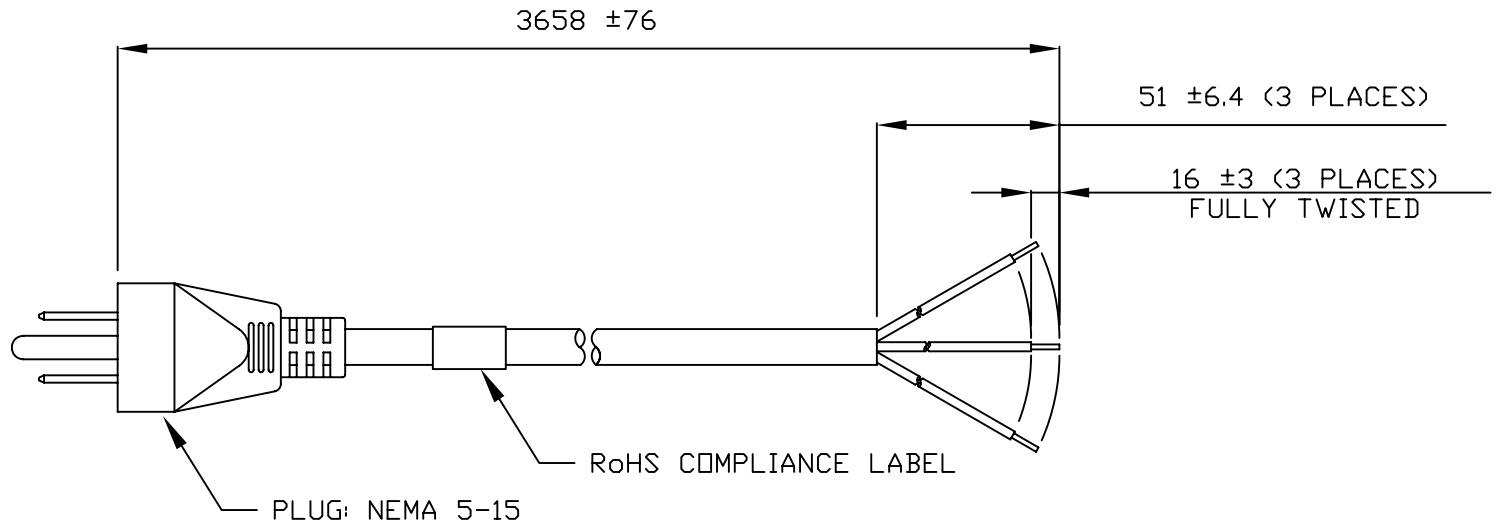

## Standard Cord Details: 17412 10 B1

Specifications	
<b>Certifications</b>	
<b>Part Number</b>	17412 10 B1
<b>Connector Type</b>	none
<b>Plug Type</b>	5-15P
<b>Category</b>	Rubber
<b>Application</b>	Non-Detachable
<b>Plug Catalog No.</b>	
<b>Connector Catalog No.</b>	
<b>Cable</b>	SJ AWG 18x3
<b>Jacket Color</b>	Black
<b>Length in Feet</b>	12
<b>Length in Meters</b>	3.66
<b>Temperature Rating</b>	60 C
<b>Packaging Units Per Carton</b>	25
<b>Color Coding</b>	North America
<b>Nominal OD in Inches</b>	0.315
<b>Nominal OD in Millimeters</b>	8
<b>Notes</b>	See 17422 for 16 gauge version.

VOLEX RESERVES THE RIGHT TO ALTER NON-CRITICAL DIMENSIONS WITHOUT NOTICE.

PACKAGING: FOLD & TIE

NOTES

- 1) CORDAGE: 18/3 SJ, 60°C, BLACK
- 2) APPROVALS:
- 3) RATING: 10 AMP/125 VOLTS
- 4) FLAME RATING : FT2
- 5) PACKAGING: 25 PIECES/CARTON
- 6) ALL DIMENSIONS IN MILLIMETERS.

FINISH:  
JACKET: SMOOTH

SCALE:  
NOT TO SCALE

ECD:  
N/A

ITEM DESCRIPTION  
CORDSET - NORTH AMERICAN  
POWER SUPPLY CORD (12')

TOLERANCE  
UNLESS OTHERWISE SPECIFIED  
.XXX ± .005  
.XX ± .02  
.X ± .03  
FRACT. ± 1/32  
ANGULAR ± 1/2°