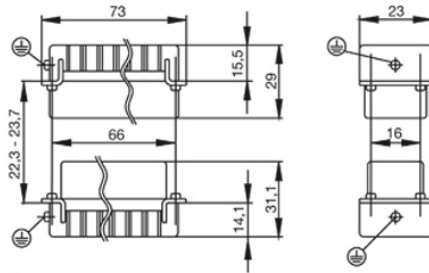

Drawings

Abmessungen

Stift

Buchse

Tightening torques and screwing tools

Screw size	Connector type	Dia. tightening torque in Nm	Recommended blade inserts and AF size for hexagon socket	
M 2.5	Signal contacts			
	S 6/6	0.5 - 0.55	SD 0.6 x 3.5 mm or PZ0	
	S 6/12	0.5 - 0.55	SD 0.6 x 3.5 mm or PZ0	
M 2.9 x 0.5	Fastening screws			
	HQ 4/2	0.8 (plastic) / 1.1 (metal)	SD 0.6 x 3.5 mm or PH0	
	HQ 8	0.8 (plastic) / 1.1 (metal)	SD 0.6 x 3.5 mm or PH0	
	HQ 17	0.8 (plastic) / 1.1 (metal)	SD 0.6 x 3.5 mm or PH0	
M 3	Contact screws			
	HA 3	0.5 - 0.55	SD 0.5 x 3.0 mm	
	HA 4	0.5 - 0.55	SD 0.5 x 3.0 mm	
	HA 10 bis HA 48	0.5 - 0.55	SD 0.6 x 3.5 mm or PH0	
	HE	0.5 - 0.55	SD 0.6 x 3.5 mm or PZ0	
	HVE	0.5 - 0.55	SD 0.6 x 3.5 mm or PZ0	
	Signal contacts:			
	S 4/2	0.5 - 0.55	SD 0.6 x 3.5 mm or PZ0	
	S 4/8	0.5 - 0.55	SD 0.6 x 3.5 mm or PZ0	
	PE connection via female contact			
	S 4	0.5 - 0.8	SD 0.6 x 3.5 mm	
	ConCept modular frame, metal	0.5 - 0.55	SD 0.6 x 3.5 mm	
	PE terminal			
	HQ 5	0.5 - 0.55	SD 0.6 x 3.5 or 0.8 x 4 mm	
	HQ 7	0.5 - 0.55	SD 0.6 x 3.5 or 0.8 x 4 mm	
	Fastening screws	0.5 - 0.55	SD 0.6 x 3.5 mm or PZ0	
	Guide pin	0.5 - 0.55	SD 0.6 x 3.5 mm or PZ0	
	Guide bush	0.5 - 0.55	SD 0.6 x 3.5 mm or PZ0	
	Coding pins	0.5 - 0.55	SD 0.6 x 3.5 mm or PZ0	
	M 4	Contact screws		
HSB		1.2 - 1.5	SD 0.6 x 3.5 or 0.8 x 4 mm or PZ1	
PE connection via male contact				
S 4		0.5 - 0.8	SD 0.6 x 3.5 mm	
ConCept modular frame, metal		1.2 - 1.5	SD 0.6 x 3.5 mm	
PE terminal				
HA		1.2 - 1.5	SD 0.6 x 3.5 or 0.8 x 4 mm or PH1	
HE		1.2 - 1.5	SD 0.6 x 3.5 or 0.8 x 4 mm or PH1	
HEE		1.2 - 1.5	SD 0.6 x 3.5 or 0.8 x 4 mm or PH1	
HVE		1.2 - 1.5	SD 0.6 x 3.5 or 0.8 x 4 mm or PH1	
HD		1.2 - 1.5	SD 0.6 x 3.5 or 0.8 x 4 mm or PZ1	
HDD		1.2 - 1.5	SD 0.6 x 3.5 or 0.8 x 4 mm or PZ1	
S 6/6 (for signal contacts)		1.2 - 1.5	0.8 x 4 mm or PZ1	
ConCept modular frame, plastic		1.2 - 1.5	0.8 x 4 mm or PZ1	
M 5		PE terminal		
		HSB	2 - 2.5	SD 1 x 5.5 mm or PZ2
		S 4/0 (Screw connection)	2 - 2.5	SD 1.2 x 6.5 mm or PH2
	S 4/0 (Axial screw connection)	2 - 2.5	SD 0.8 x 4 mm or PZ 2	
	S 4/2	2 - 2.5	SD 1.2 x 6.5 mm or PH2	
	S 4/8	2 - 2.5	SD 1.2 x 6.5 mm or PH2	
	S 6/12	2 - 2.5	SD 0.8 x 4 mm or PZ 2	
	S 6/36	2 - 2.5	SD 1.2 x 6.5 mm or PH2	
	S 8/24	2 - 2.5	SD 1.2 x 6.5 mm or PH2	
	S 12/2	2 - 2.5	SD 1.2 x 6.5 mm or PH2	
	M 6	Power contacts		
S 4/0 (Screw connection)		1.2 (1.5 mm ²) / 2 (2.5 mm ²) / 3 (4-16 mm ²)	SD 0.8 x 4 mm	
S 4/2		1.2 (1.5 mm ²) / 2 (2.5 mm ²) / 3 (4-16 mm ²)	SD 0.8 x 4 mm	
S 4/8		1.2 (1.5 mm ²) / 2 (2.5 mm ²) / 3 (4-16 mm ²)	SD 0.8 x 4 mm	
M 7 x 0.75	Power contacts			
	S 4	1.1 - 1.7	SW 2	
	S 6/6 (+ PE)	6 - 8	SW 4	
M 8 x 0.75	Power contacts			
	S 6/12	1.1 - 1.7	SW 2	
	S 8/0 (+ PE)	6 (10-16 mm ²) - 7 (25 mm ²)	SW 4	
M10 x 1	Power contacts			
	S 4/0 (Axial connection)	2 - 3	SW 3	