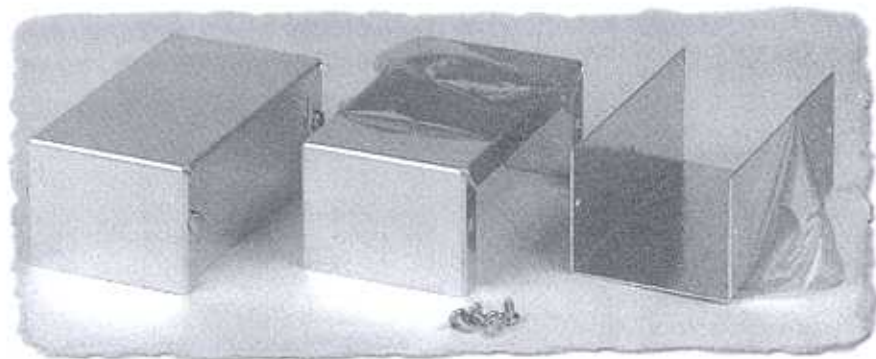

# Aluminum Utility (1411 Series)

Natural aluminum with a smooth brushed finish and protective film...

Painted aluminum version...

## KEY FEATURES

- .040" thick aluminum.
- Four self-tapping screws included.
- Unpainted or ASA 61 grey baked enamel finish (outside only).
- Unpainted version is protected through manufacturing and shipping with a plastic skin cover to ensure a high quality finish.
- Replacement screws 1421J6 (Pkg. of 6, 6-32 Philips head screws).