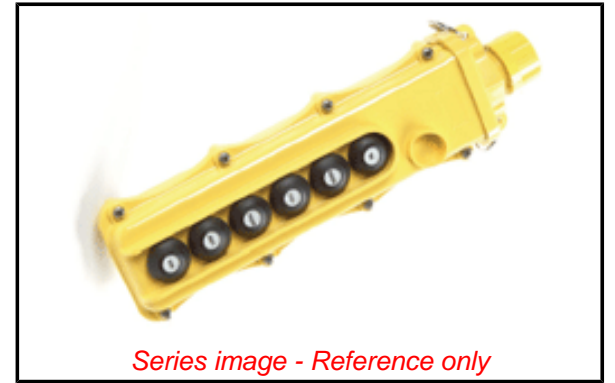

PLEASE CHECK WWW.MOLEX.COM FOR LATEST PART INFORMATION

Part Number: [1301260268](#)
Status: **Active**
Overview: [Push-Button Pendant Products](#)
Description: Super-Safeway™ Eight Button Three Speed Momentary Pendant, Mechanically Interlocked, 1 N.O. Contact Each

Documents:

[Drawing \(PDF\)](#) [Product Literature \(PDF\)](#)
[RoHS Certificate of Compliance \(PDF\)](#)

Agency Certification

UL E70531

General

Product Family Push Buttons / Testers
 Series [130126](#)
 Enclosure Rating NEMA 4X
 Overview [Push-Button Pendant Products](#)
 Product Literature Order No 987650-8071
 Product Name Super-Safeway™
 Type PushButton Pendant Station
 UPC 78678841544
 Woodhead Yes

Physical

Cord Diameter 9.53-20.63mm (.375-.812")
 Cord Grip Body Size F3 3/4"
 Emergency Stop No
 Material - Body Polycarbonate
 Material - Cord Grip Nut Non-Metallic
 Number of Buttons 8
 Packaging Type Carton

Electrical

Voltage - Maximum 250V

Material Info

Old Part Number 5058-3M

Reference - Drawing Numbers

Sales Drawing SD-130126-072

EU ELV

Not Reviewed