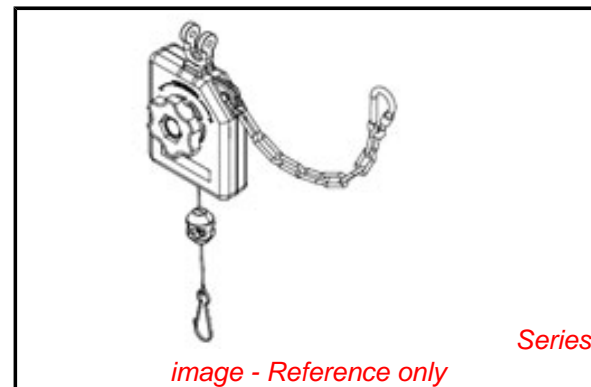

Physical

Cable Diameter	N/A
Cable Movement	Constant Retraction
Drum Lock	None
Material - Housing	ABS
Mounting Style	Hanging
Net Weight	1.300/kg
Packaging Type	Carton
Travel Distance	2.0m (6.60')
Weight Range	2.7-3.6kg (6.0-8.0 lb)
Wire/Cable Type	Nylon-covered Steel Cable

Material Info

Old Part Number RF8

Reference - Drawing Numbers

Sales Drawing SD-130173-002

image - Reference only

EU RoHS **China RoHS**

RoHS Compliance

Not Required