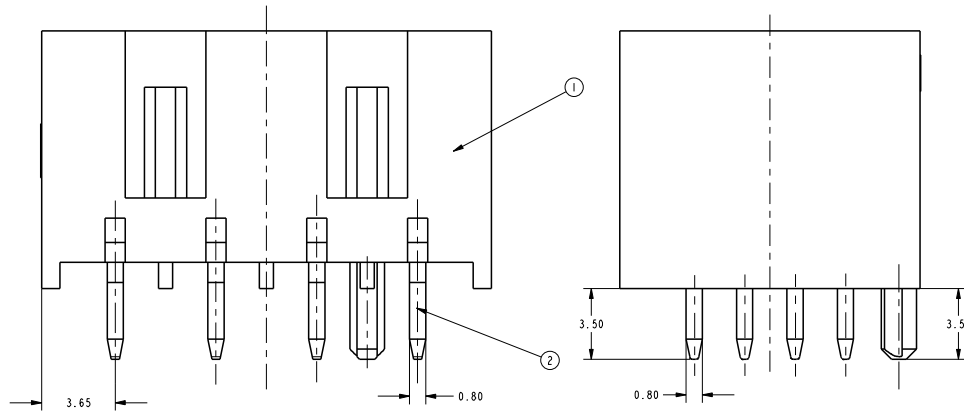

REV	DATE	BY	CHKD	DESCRIPTION
A19	09SEP2016	MM	RR	ECR-16-012945
A20	11JAN2017	LZ	RR	ECR-17-000395
A21	15MAY2017	LZ	RR	ECR-17-006753
A22	23JUN2017	MM	RR	ECR-17-009149

NOTE

- HOUSING HAS RAST 5 COMPLIANT KEYING, LATCHING, AND POLARIZATION TAB IS 6.30 X 0.8 ACCORDING TO DIN 46244
 - SEE SHEET 2 FOR AVAILABLE CONFIGURATIONS
 - MATERIAL: HOUSING, NYLON, UL94 V0, 750°C GWI NO FLAME CONTACT, COPPER ALLOY, 0.8MM THICK
 - FINISH: CONTACTS, MATT TIN PLATING OVERALL, NICKEL UNDER-PLATING BRIGHT TIN PLATING OVERALL, NICKEL UNDER-PLATING SILVER PLATING OVERALL, NICKEL UNDER-PLATING
- ⚠ PCB TABS INSERTED IN A STAGGERED PATTERN BEGINNING WITH POSITION 1 (C_C+1)
- ⚠ THE PART NUMBERS SHOWING IN SHEET 2 & 3 & 4 & 5 ARE FOR NATURAL COLOR. THE PART NUMBER FOR OTHER COLOR ARE BASED ON THE NATURAL ONE. FOR THE SAME CONFIGURATION, THE PREFIX AND POSTFIX OF THE P/N ARE THE SAME. ONLY THE BASE NUMBER IS DIFFERENT ACCORDING TO DIFFERENT COLOR. DETAIL PLEASE SEE SHEET 6
- 7 PACKAGING: LOOSE PIECE OR TUBE. THE PART NUMBERS IN THIS DRAWING ARE WITH LOOSE PIECE PACKAGING. PLEASE CONTACT TE SALES REPRESENTATIVES FOR TUBE PACKAGING REQUIREMENT.
- ⚠ PRELIMINARY PART, NOT RELEASED FOR PRODUCTION.
- ⚠ FOR P/N: 2-1971895-4:
 1) THE CONTACTS ARE WITH BRIGHT TIN PLATING.
 2) INSERTION FORCE MATING WITH 4P MONO SHAPE MK1 CONNECTOR: 85N MAX ACCORDING TO IEC 60512-13-1, Test 13a.
- ⚠ FOR P/N: 5-1971845-8, 2-1971845-6 AND 6-1971845-5:
 1) THE CONTACTS ARE WITH BRIGHT TIN PLATING.
- ⚠ PART NUMBERS WITH TUBE PACKAGING

SECTION A-A

RECOMMEND PCB LAYOUT - SOLDER SIDE
 EVEN NUMBER OF PINS
 PCB 16±0.2 THICK

RECOMMEND PCB LAYOUT - SOLDER SIDE
 ODD NUMBER OF PINS
 PCB 16±0.2 THICK

42.30	40.30	8
37.30	35.30	7
32.30	30.30	6
27.30	25.30	5
22.30	20.30	4
17.30	15.30	3
12.30	10.30	2
N	M	NO. OF PINS