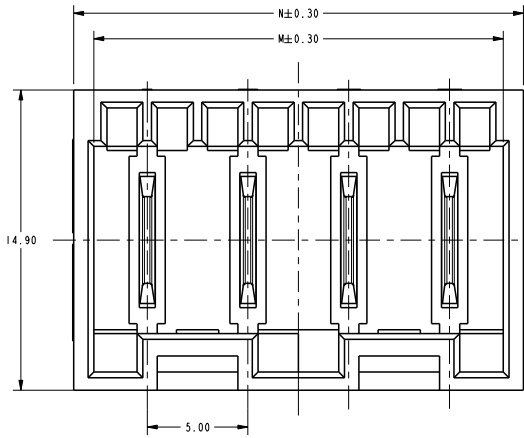

REV	DATE	BY	CHKD	DESCRIPTION
A19	09SEP2016	MM	RR	ECR-16-012945
A20	11JAN2017	LZ	RR	ECR-17-000395
A21	15MAY2017	LZ	RR	ECR-17-006753
A22	23JUN2017	MM	RR	ECR-17-009149

NOTE

- HOUSING HAS RAST 5 COMPLIANT KEYING, LATCHING, AND POLARIZATION TAB IS 6.30 X 0.8 ACCORDING TO DIN 46244
 - SEE SHEET 2 FOR AVAILABLE CONFIGURATIONS
 - MATERIAL: HOUSING, NYLON, UL94 V0, 750°C GWI NO FLAME CONTACT, COPPER ALLOY, 0.8MM THICK
 - FINISH: CONTACTS, MATT TIN PLATING OVERALL, NICKEL UNDER-PLATING BRIGHT TIN PLATING OVERALL, NICKEL UNDER-PLATING SILVER PLATING OVERALL, NICKEL UNDER-PLATING
- ⚠ PCB TABS INSERTED IN A STAGGERED PATTERN BEGINNING WITH POSITION 1 (C_C+1)
- ⚠ THE PART NUMBERS SHOWING IN SHEET 2 & 3 & 4 & 5 ARE FOR NATURAL COLOR. THE PART NUMBER FOR OTHER COLOR ARE BASED ON THE NATURAL ONE. FOR THE SAME CONFIGURATION, THE PREFIX AND POSTFIX OF THE P/N ARE THE SAME. ONLY THE BASE NUMBER IS DIFFERENT ACCORDING TO DIFFERENT COLOR. DETAIL PLEASE SEE SHEET 6
- 7 PACKAGING: LOOSE PIECE OR TUBE. THE PART NUMBERS IN THIS DRAWING ARE WITH LOOSE PIECE PACKAGING. PLEASE CONTACT TE SALES REPRESENTATIVES FOR TUBE PACKAGING REQUIREMENT.
- ⚠ PRELIMINARY PART, NOT RELEASED FOR PRODUCTION.
- ⚠ FOR P/N: 2-1971895-4:
 1) THE CONTACTS ARE WITH BRIGHT TIN PLATING.
 2) INSERTION FORCE MATING WITH 4P MONO SHAPE MK1 CONNECTOR: 85N MAX ACCORDING TO IEC 60512-13-1, Test 13a.
- ⚠ FOR P/N: 5-1971845-8, 2-1971845-6 AND 6-1971845-5:
 1) THE CONTACTS ARE WITH BRIGHT TIN PLATING.
- ⚠ PART NUMBERS WITH TUBE PACKAGING

SECTION A-A

RECOMMEND PCB LAYOUT - SOLDER SIDE
 EVEN NUMBER OF PINS
 PCB 16±0.2 THICK

RECOMMEND PCB LAYOUT - SOLDER SIDE
 ODD NUMBER OF PINS
 PCB 16±0.2 THICK

42.30	40.30	8
37.30	35.30	7
32.30	30.30	6
27.30	25.30	5
22.30	20.30	4
17.30	15.30	3
12.30	10.30	2
N	M	NO. OF PINS