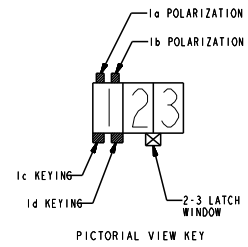

REV	DATE	BY	APPD	DESCRIPTION
1				SEE SHEET 1

THIS DRAWING IS A CONTROLLED DOCUMENT.		REV	21JAN2013	TE Connectivity
DIMENSIONAL UNIT: mm		ORP	21JAN2013	
TOLERANCE UNLESS OTHERWISE SPECIFIED:		CHK	21JAN2013	PART 5 TAB HEADER ASSY DIN STYLE, TH. VERTICAL
0.150 ±0.025 0.250 ±0.025 0.500 ±0.025 1.000 ±0.025		APPD	21JAN2013	
DIMENSIONAL UNIT: mm TOLERANCE UNLESS OTHERWISE SPECIFIED:		PRODUCT SPEC	108-108080	
MATERIAL:		APPLICATION SPEC		STRT
FINISH:		HEIGHT	00779	DRAWING NO
		Customer Drawing	1971845	RESTRICTED TO
		SCALE	8:1	SHEET
			4	OF 6
				1971845