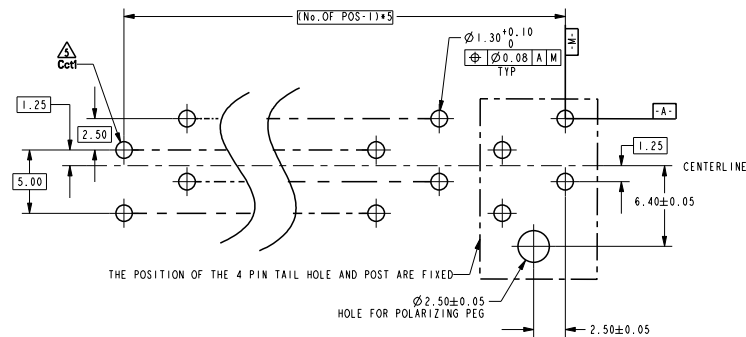

REV	DATE	BY	CHKD	DESCRIPTION
A19	09SEP2016	MM	RR	ECR-16-012945
A20	11JAN2017	LZ	RR	ECR-17-000395
A21	15MAY2017	LZ	RR	ECR-17-006753
A22	23JUN2017	MM	RR	ECR-17-009149

NOTE

- HOUSING HAS RAST 5 COMPLIANT KEYING, LATCHING, AND POLARIZATION TAB IS 6.30 X 0.8 ACCORDING TO DIN 46244
 - SEE SHEET 2 FOR AVAILABLE CONFIGURATIONS
 - MATERIAL: HOUSING, NYLON, UL94 V0, 750°C GWI NO FLAME CONTACT, COPPER ALLOY, 0.8MM THICK
 - FINISH: CONTACTS, MATT TIN PLATING OVERALL, NICKEL UNDER-PLATING BRIGHT TIN PLATING OVERALL, NICKEL UNDER-PLATING SILVER PLATING OVERALL, NICKEL UNDER-PLATING
- ⚠ PCB TABS INSERTED IN A STAGGERED PATTERN BEGINNING WITH POSITION 1 (C_C+1)
- ⚠ THE PART NUMBERS SHOWING IN SHEET 2 & 3 & 4 & 5 ARE FOR NATURAL COLOR. THE PART NUMBER FOR OTHER COLOR ARE BASED ON THE NATURAL ONE. FOR THE SAME CONFIGURATION, THE PREFIX AND POSTFIX OF THE P/N ARE THE SAME. ONLY THE BASE NUMBER IS DIFFERENT ACCORDING TO DIFFERENT COLOR. DETAIL PLEASE SEE SHEET 6
- 7 PACKAGING: LOOSE PIECE OR TUBE. THE PART NUMBERS IN THIS DRAWING ARE WITH LOOSE PIECE PACKAGING. PLEASE CONTACT TE SALES REPRESENTATIVES FOR TUBE PACKAGING REQUIREMENT.
- ⚠ PRELIMINARY PART, NOT RELEASED FOR PRODUCTION.
- ⚠ FOR P/N: 2-1971895-4:
 1) THE CONTACTS ARE WITH BRIGHT TIN PLATING.
 2) INSERTION FORCE MATING WITH 4P MONO SHAPE MK1 CONNECTOR: 85N MAX ACCORDING TO IEC 60512-13-1, Test 13a.
- ⚠ FOR P/N: 5-1971845-8, 2-1971845-6 AND 6-1971845-5:
 1) THE CONTACTS ARE WITH BRIGHT TIN PLATING.
- ⚠ PART NUMBERS WITH TUBE PACKAGING

SECTION A-A

RECOMMEND PCB LAYOUT - SOLDER SIDE
 EVEN NUMBER OF PINS
 PCB 16±0.2 THICK

RECOMMEND PCB LAYOUT - SOLDER SIDE
 ODD NUMBER OF PINS
 PCB 16±0.2 THICK

42.30	40.30	8
37.30	35.30	7
32.30	30.30	6
27.30	25.30	5
22.30	20.30	4
17.30	15.30	3
12.30	10.30	2
N	M	NO. OF PINS