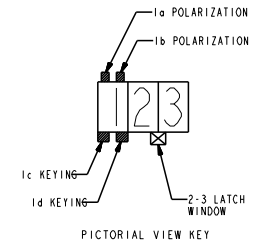

6-1971845-8
6-1971846-8

7-1971845-6
7-1971846-6

7-1971845-7
7-1971846-7

8-1971845-6
8-1971846-6

8-1971845-7
8-1971846-7

9-1971845-6
9-1971846-6

9-1971845-7
9-1971846-7

THIS DRAWING IS A CONTROLLED DOCUMENT.		REV	21Jan2013	TE Connectivity
DIMENSIONAL UNIT: mm		DRP	21Jan2013	
TOLERANCES UNLESS OTHERWISE SPECIFIED:		CM	21Jan2013	RAST 5 TAB HEADER ASSY DIN STYLE, TH. VERTICAL
0.130 ±0.025 0.254 ±0.025 0.508 ±0.025 1.27 ±0.025		APPD	21Jan2013	
MATERIAL:		PRODUCT SPEC	108-108080	STEEL CASE CODE DRAWING NO 00779 ©=1971845
FINISH:		APPLICATION SPEC		
RESTRICTED TO		HEIGHT		SCALE 8:11 SHEET 5 of 6
Customer Drawing		DATE		