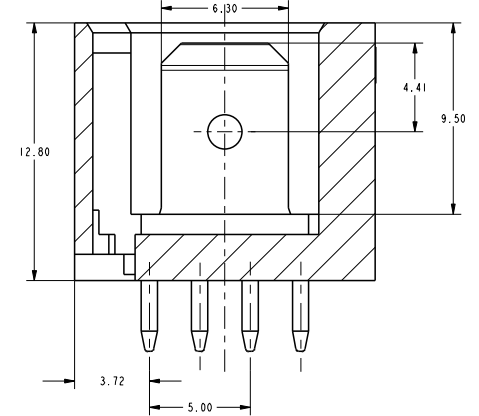

REV	DATE	BY	CHKD	DESCRIPTION
A19	09SEP2016	MM	RR	ECR-16-012945
A20	11JAN2017	LZ	RR	ECR-17-000395
A21	15MAY2017	LZ	RR	ECR-17-006753
A22	23JUN2017	MM	RR	ECR-17-009149

NOTE

- HOUSING HAS RAST 5 COMPLIANT KEYING, LATCHING, AND POLARIZATION TAB IS 6.30 X 0.8 ACCORDING TO DIN 46244
 - SEE SHEET 2 FOR AVAILABLE CONFIGURATIONS
 - MATERIAL: HOUSING, NYLON, UL94 V0, 750°C GWI NO FLAME CONTACT, COPPER ALLOY, 0.8MM THICK
 - FINISH: CONTACTS, MATT TIN PLATING OVERALL, NICKEL UNDER-PLATING BRIGHT TIN PLATING OVERALL, NICKEL UNDER-PLATING SILVER PLATING OVERALL, NICKEL UNDER-PLATING
- ⚠ PCB TABS INSERTED IN A STAGGERED PATTERN BEGINNING WITH POSITION 1 (C_C+1)
- ⚠ THE PART NUMBERS SHOWING IN SHEET 2 & 3 & 4 & 5 ARE FOR NATURAL COLOR. THE PART NUMBER FOR OTHER COLOR ARE BASED ON THE NATURAL ONE. FOR THE SAME CONFIGURATION, THE PREFIX AND POSTFIX OF THE P/N ARE THE SAME. ONLY THE BASE NUMBER IS DIFFERENT ACCORDING TO DIFFERENT COLOR. DETAIL PLEASE SEE SHEET 6
- 7 PACKAGING: LOOSE PIECE OR TUBE. THE PART NUMBERS IN THIS DRAWING ARE WITH LOOSE PIECE PACKAGING. PLEASE CONTACT TE SALES REPRESENTATIVES FOR TUBE PACKAGING REQUIREMENT.
- ⚠ PRELIMINARY PART, NOT RELEASED FOR PRODUCTION.
- ⚠ FOR P/N: 2-1971895-4:
 1) THE CONTACTS ARE WITH BRIGHT TIN PLATING.
 2) INSERTION FORCE MATING WITH 4P MONO SHAPE MK1 CONNECTOR: 85N MAX ACCORDING TO IEC 60512-13-1, Test 13a.
- ⚠ FOR P/N: 5-1971845-8, 2-1971845-6 AND 6-1971845-5:
 1) THE CONTACTS ARE WITH BRIGHT TIN PLATING.
- ⚠ PART NUMBERS WITH TUBE PACKAGING

SECTION A-A

RECOMMEND PCB LAYOUT - SOLDER SIDE
 EVEN NUMBER OF PINS
 PCB 16±0.2 THICK

RECOMMEND PCB LAYOUT - SOLDER SIDE
 ODD NUMBER OF PINS
 PCB 16±0.2 THICK

42.30	40.30	8
37.30	35.30	7
32.30	30.30	6
27.30	25.30	5
22.30	20.30	4
17.30	15.30	3
12.30	10.30	2
N	M	NO. OF PINS