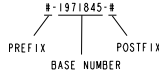

LOC	DATE	REVISIONS
		DESCRIPTION DATE DWG APPR
		SEE SHEET 1 - - -

COLOR	PART NUMBER OF THE CONNECTOR				COMMENTS
	WITH MATT TIN PLATING CONTACT SPECIAL P/N: 2-1971895-4, 2-1971845-6, 6-1971845-5 AND 5-1971845-8 ARE WITH BRIGHT TIN	WITH AG PLATING CONTACT			
NATURAL	#-1971845-#	#-1971895-#	#-1971846-#	#-1971896-#	THE DETAIL P/N FOR DIFFERENT KEYING SEE SHEET 2-5
RED	#-1971946-#	#-1971948-#	#-1971947-#	#-1971949-#	THE PREFIX AND POSTFIX ARE THE SAME WITH THE P/N OF THE NATURAL CONNECTOR FOR THE SAME KEYING, POLARIZATION, LATCH WINDOW CONFIGURATION. JUST THE BASE NUMBERS ARE DIFFERENT BASED ON DIFFERENT COLOR. # CAN BE THE NUMBER FROM 0 TO 9. BUT THERE ARE TWO EXEMPTION PART NUMBERS, 1971954-5 (BLUE) AND 1971946-7 (RED).
BLUE	#-1971954-#	#-1971956-#	#-1971955-#	#-1971957-#	
YELLOW	#-2232008-#	#-2232010-#	#-2232009-#	#-2232011-#	
BLACK	#-2232000-#	#-2232002-#	#-2232001-#	#-2232003-#	
GREY	#-2232016-#	#-2232018-#	#-2232017-#	#-2232019-#	
GREEN	#-1971962-#	#-1971964-#	#-1971963-#	#-1971965-#	
PURPLE	#-2232024-#	#-2232026-#	#-2232025-#	#-2232027-#	
WHITE	#-2232289-#	#-2232291-#	#-2232290-#	#-2232292-#	

THERE ARE TWO EXEMPTION FOR COLOR PART NUMBERS