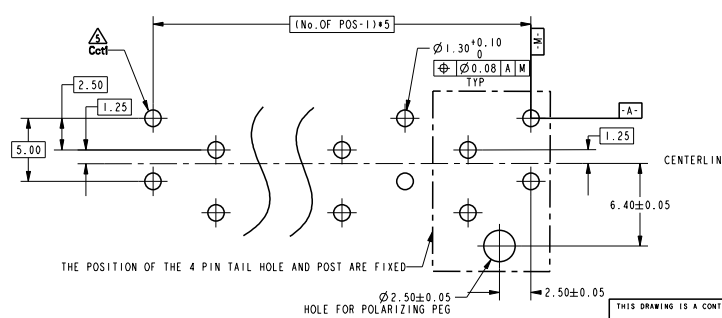

REV	DATE	BY	CHKD	DESCRIPTION
A19	09SEP2016	MM	RR	ECR-16-012945
A20	11JAN2017	LZ	RR	ECR-17-000395
A21	15MAY2017	LZ	RR	ECR-17-006753
A22	23JUN2017	MM	RR	ECR-17-009149

NOTE

- HOUSING HAS RAST 5 COMPLIANT KEYING, LATCHING, AND POLARIZATION TAB IS 6.30 X 0.8 ACCORDING TO DIN 46244
 - SEE SHEET 2 FOR AVAILABLE CONFIGURATIONS
 - MATERIAL: HOUSING, NYLON, UL94 V0, 750°C GWI NO FLAME CONTACT, COPPER ALLOY, 0.8MM THICK
 - FINISH: CONTACTS, MATT TIN PLATING OVERALL, NICKEL UNDER-PLATING BRIGHT TIN PLATING OVERALL, NICKEL UNDER-PLATING SILVER PLATING OVERALL, NICKEL UNDER-PLATING
- ⚠ PCB TABS INSERTED IN A STAGGERED PATTERN BEGINNING WITH POSITION 1 (C_C+1)
- ⚠ THE PART NUMBERS SHOWING IN SHEET 2 & 3 & 4 & 5 ARE FOR NATURAL COLOR. THE PART NUMBER FOR OTHER COLOR ARE BASED ON THE NATURAL ONE. FOR THE SAME CONFIGURATION, THE PREFIX AND POSTFIX OF THE P/N ARE THE SAME. ONLY THE BASE NUMBER IS DIFFERENT ACCORDING TO DIFFERENT COLOR. DETAIL PLEASE SEE SHEET 6
- 7 PACKAGING: LOOSE PIECE OR TUBE. THE PART NUMBERS IN THIS DRAWING ARE WITH LOOSE PIECE PACKAGING. PLEASE CONTACT TE SALES REPRESENTATIVES FOR TUBE PACKAGING REQUIREMENT.
- ⚠ PRELIMINARY PART, NOT RELEASED FOR PRODUCTION.
- ⚠ FOR P/N: 2-1971895-4:
 1) THE CONTACTS ARE WITH BRIGHT TIN PLATING.
 2) INSERTION FORCE MATING WITH 4P MONO SHAPE MK1 CONNECTOR: 85N MAX ACCORDING TO IEC 60512-13-1, Test 13a.
- ⚠ FOR P/N: 5-1971845-8, 2-1971845-6 AND 6-1971845-5:
 1) THE CONTACTS ARE WITH BRIGHT TIN PLATING.
- ⚠ PART NUMBERS WITH TUBE PACKAGING

SECTION A-A

RECOMMEND PCB LAYOUT - SOLDER SIDE
 EVEN NUMBER OF PINS
 PCB 16±0.2 THICK

RECOMMEND PCB LAYOUT - SOLDER SIDE
 ODD NUMBER OF PINS
 PCB 16±0.2 THICK

42.30	40.30	8
37.30	35.30	7
32.30	30.30	6
27.30	25.30	5
22.30	20.30	4
17.30	15.30	3
12.30	10.30	2
N	M	NO. OF PINS