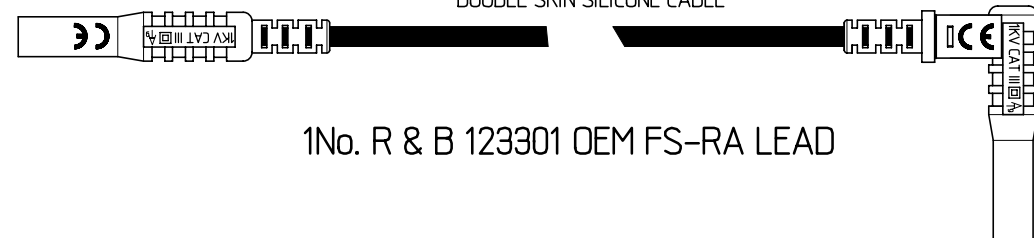

This drawing is not to be disclosed to a third party without the authority from the company.©

Scale  
N.T.S.

**COMPLIES TO IEC1010**

TLKV 1000

129301 OEM RA-FS LEAD SET

119054 CUT 1.250Metre  
or 102517 cut length

DOUBLE SKIN SILICONE CABLE

125070 OEM PLUG

1No. R & B 123301 OEM FS-RA LEAD

125076 OEM RA PLUG

1No.RED & BLACK 121017

1No.RED & BLACK 121026

1No.RED & BLACK 126024

ASSEMBLY JIG NUMBERS  
121026= J107  
121017= J099 126024= J136.137.138.140

PACKAGING LABEL: 119502  
LEAFLET: -

PRINTING AS ILLUSTRATED

TOLERANCES CABLE LENGTHS +/- 5%

DO NOT SCALE.  
ALL DIMENSIONS IN mm.