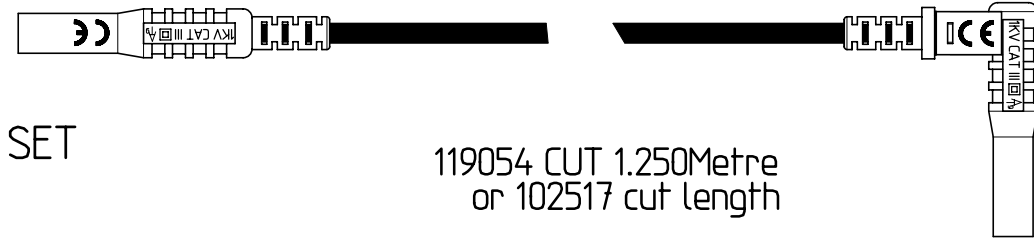

This drawing is not to be disclosed to a third party without the authority from the company.©

Scale  
N.T.S.

**COMPLIES TO IEC1010**

TLKV 1000

129301 OEM RA-FS LEAD SET

119054 CUT 1.250Metre  
or 102517 cut length

DOUBLE SKIN SILICONE CABLE

125070 OEM PLUG

1No. R & B 123301 OEM FS-RA LEAD

125076 OEM RA PLUG

1No.RED & BLACK 121017

1No.RED & BLACK 121026

1No.RED & BLACK 126024

ASSEMBLY JIG NUMBERS  
121026= J107  
121017= J099 126024= J136.137.138.140

PACKAGING LABEL: 119502  
LEAFLET: -

PRINTING AS ILLUSTRATED

TOLERANCES CABLE LENGTHS +/- 5%

DO NOT SCALE.  
ALL DIMENSIONS IN mm.