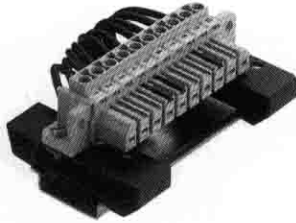

STVS

Powermate
Range

RSV 1.6

Crimpmate
Range

Snap-on foot for TS 35

Type	Part No.	Qty.
Mounting foot Mofu 35	0646210000	20

Snap-on foot for TS 35

Poles	Type	Part No.	Qty.
4	RSV 1.6 RF 4	1582910000	25
6	RSV 1.6 RF 6	1582920000	25
9	RSV 1.6 RF 9	1582930000	25
12	RSV 1.6 RF 12	1582940000	25
18	RSV 1.6 RF 18	1582950000	25
24	RSV 1.6 RF 24	1582960000	20
36	RSV 1.6 RF 36	1582970000	20

Snap-on foot for TS 35/15/2.3

Poles	Type	Part No.	Qty.
4	RSV 1.6 RF 4	1690110000	10
6	RSV 1.6 RF 6	1690120000	10
9	RSV 1.6 RF 9	1690130000	10
12	RSV 1.6 RF 12	1690140000	10
18	RSV 1.6 RF 18	1690150000	10
24	RSV 1.6 RF 24	1690160000	10
36	RSV 1.6 RF 36	1690170000	10