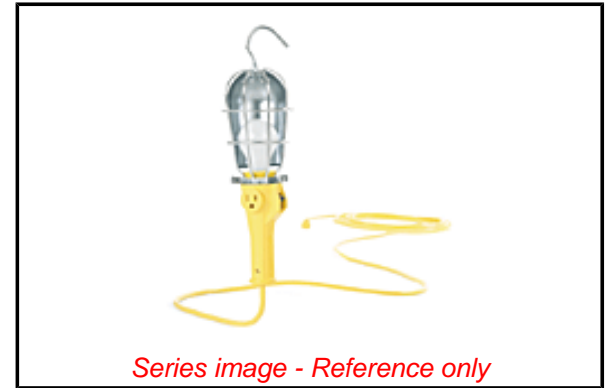

PLEASE CHECK WWW.MOLEX.COM FOR LATEST PART INFORMATION

Part Number: [1301020253](#)
Status: **Active**
Overview: [Hand Lamps](#)
Description: Safeway® Phenolic Hand Lamp with 100W Screw Release Guard with Reflector and Switch, Cord Type 16/3 SJTOW, Cord Length 7.62m (25.0')

Documents:

[RoHS Certificate of Compliance \(PDF\)](#) [Product Literature \(PDF\)](#)

Agency Certification

CSA LR85374

General

Product Family Portable Lighting
Series [130102](#)
NEMA Configuration NEMA 5-15
Outlet None
Overview [Hand Lamps](#)
Product Literature Order No 987650-8053
Product Name Safety Yellow®
Type Hand Lamps
UPC 78678879524
Woodhead Yes

Physical

Cord Length - Primary 7.62m (25.0')
Cord Length - Secondary N/A
Depth 101.60mm (4.000")
Duty Commercial
Guard Included No
Guard Type Metal Wire
Height 381.00mm (15.000")
Length N/A
Material - Guard #8 Gauge Zinc-plated Steel
Mounting Style Hand Held
Packaging Type Carton
Socket Construction N/A

Electrical

Bulb Type Incandescent
Cord Type - Primary 16/3 SJTOW
Lamp Type A21
Lamp Wattage - Maximum 100W
Lumens 1000
On/Off Switch Yes
Voltage (Fixture) - Maximum 240V

Material Info

Old Part Number 271SA163