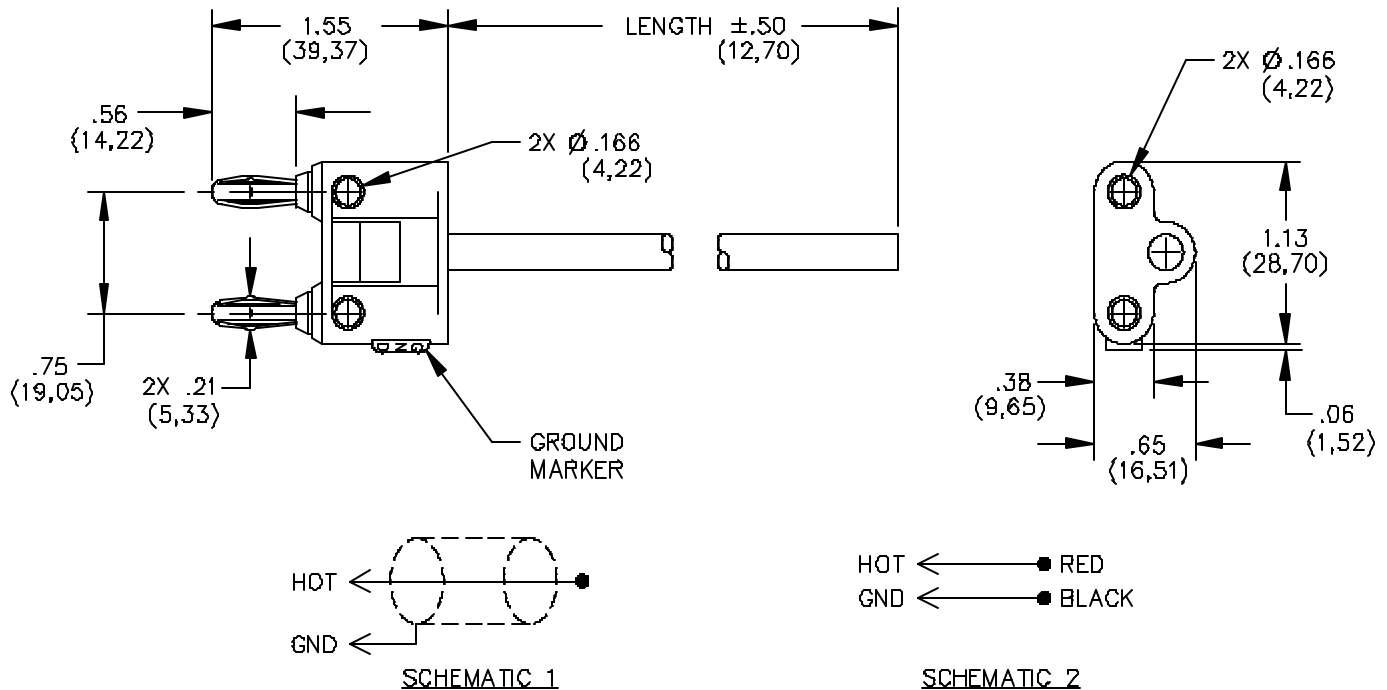

Model 1326 Double Banana Plug One End Only

| Part Number | Schematic | Cable Type | Diameter | Impedance | Length |
|-------------|-----------|--------------|-----------------|-----------|----------------|
| 1326-A-60 | 2 | Twisted Pair | .250" (6,35 mm) | - | 60" (152,4 cm) |
| 1326-C-60 | 1 | RG58C/U | .195" (4,95 mm) | 50 Ohms | 60" (152,4 cm) |

FEATURES:

- This double banana plug cable is designed to be used with all standard .166" (4mm) diameter banana jacks.
- These jacks are usually spaced at .75" (19mm) apart. Pomona's double banana plugs can be used with most digital multimeters that have the common and volt-ohm jacks at the standard spacing.
- This cable is also suited for use with power supplies that have binding post outputs
- The Pomona Banana Plug is well known for durability and reliability.
- We take considerable pride in the materials and workmanship that go into this plug.

- The one-piece Beryllium Copper leaf spring with hard nickel plating is swaged into the solid brass banana plug body.

MATERIALS:

The plug is insert molded with black polypropylene (1326-C-).

The plug is insert molded with gray polypropylene (1326-A-).

RATINGS:

Operating Temperature: +55° C (+131° F) Max.

1326-A 300VAC/424VDC

1326-C 500VRMS

ORDERING INFORMATION: Model 1326

All dimensions are in inches. Tolerances (except noted): .xx = ±.02" (.51 mm), .xxx = ±.005" (.127 mm).
All specifications are to the latest revisions. Specifications are subject to change without notice.
Registered trademarks are the property of their respective companies. Made in USA