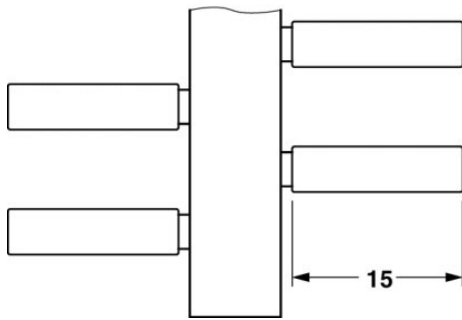

Ambient temperature (operation)	-15 °C ... 65 °C
Material	ABS

Diagrams/Drawings

Dimensioned drawing