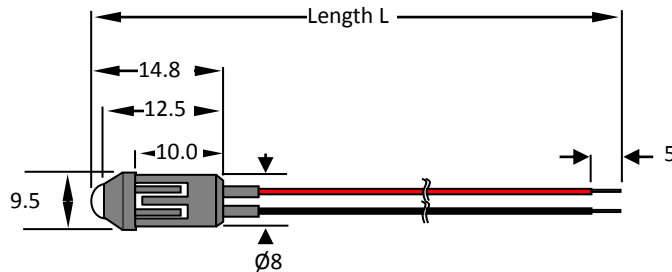

Part Number:

T00XXX

Type	Size	Rating	Description
LED	8mm	Various	Prominent Bezel LED with flying leads

All dimensions in mm.

Part no.	Dia. (mm)	Length L	Colour	Volts	LED
T000005	8	500	red	NO RES	standard
T000009	8	900	red	NO RES	standard
T000015	8	500	green	NO RES	standard
T000019	8	900	green	NO RES	standard
T000025	8	500	yellow	NO RES	standard
T000029	8	900	yellow	NO RES	standard
T000105	8	500	red	6DC	standard
T000115	8	500	green	6DC	standard
T000125	8	500	yellow	6DC	standard
T000205	8	500	red	12DC	standard
T000209	8	900	red	12DC	standard
T000215	8	500	green	12DC	standard
T000219	8	900	green	12DC	standard
T000225	8	500	yellow	12DC	standard
T000229	8	900	yellow	12DC	standard
T000305	8	500	red	24DC	standard
T000309	8	900	red	24DC	standard
T000315	8	500	green	24DC	standard
T000319	8	900	green	24DC	standard
T000325	8	500	yellow	24DC	standard
T000329	8	900	yellow	24DC	standard
T001005	8	500	red	3.5-13DC	flashing
T001009	8	900	red	3.5-13DC	flashing
T001015	8	500	green	3.5-13DC	flashing
T001019	8	900	green	3.5-13DC	flashing
T001025	8	500	yellow	3.5-13DC	flashing
T001029	8	900	yellow	3.5-13DC	flashing
T001305	8	500	red	24DC	flashing
T001309	8	900	red	24DC	flashing
T001315	8	500	green	24DC	flashing
T001319	8	900	green	24DC	flashing
T001325	8	500	yellow	24DC	flashing
T001329	8	900	yellow	24DC	flashing