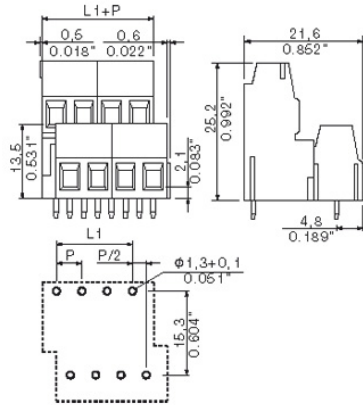

Data sheet

**OMNIMATE Signal - series LM
LM2N 5.08/40/90 3.5SN OR BX**

Weidmüller Interface GmbH & Co. KG
Klingenbergstraße 16
D-32758 Detmold
Germany
Fon: +49 5231 14-0
Fax: +49 5231 14-292083
www.weidmueller.com

Technical data

CSA rating data

Institute (CSA)

Rated voltage (Use group B)

300 V

Rated current (use group B)	18 A
Rated current (use group D)	10 A
Wire cross-section, AWG, max.	AWG 14

Rated voltage (use group D)	300 V
Wire cross-section, AWG, min.	AWG 24

UL 1059 rating data

Rated voltage (use group B)	300 V
Rated voltage (use group D)	300 V
Wire cross-section, AWG, min.	AWG 24

Rated current (use group B)	15 A
Rated current (use group D)	10 A
Wire cross-section, AWG, max.	AWG 14

Classifications

ETIM 3.0	EC001284	UNSPSC	30-21-18-01
eClass 6.2	27-26-11-01	eClass 7.1	27-44-04-01

Notes

Notes

- Rated current related to rated cross-section & min. No. of poles.
- Wire end ferrule without plastic collar to DIN 46228/1
- Wire end ferrule with plastic collar to DIN 46228/4
- P on drawing = pitch
- Rated data refer only to the component itself. Clearance and creepage distances to other components are to be designed in accordance with the relevant application standards.

Approvals

Approvals

ROHS

Conform

Downloads

- CAD Library (P-CAD Format - ASCII) [LM2N.zip](#)
- CAD Library (P-CAD Format - Standard) [LM2N.zip](#)
- [3-D model](#)

**OMNIMATE Signal - series LM
LM2N 5.08/40/90 3.5SN OR BX**

Weidmüller Interface GmbH & Co. KG
Klingenbergstraße 16
D-32758 Detmold
Germany
Fon: +49 5231 14-0
Fax: +49 5231 14-292083
www.weidmueller.com

Drawings