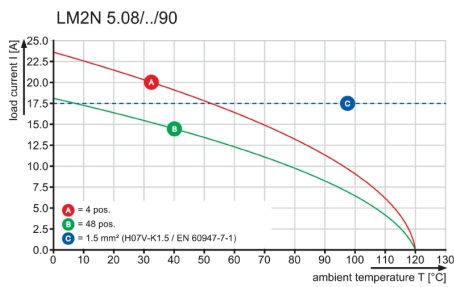

Data sheet

**OMNIMATE Signal - series LM
LM2N 5.08/40/90 3.5SN OR BX**

Weidmüller Interface GmbH & Co. KG
Klingenbergstraße 16
D-32758 Detmold
Germany
Fon: +49 5231 14-0
Fax: +49 5231 14-292083
www.weidmueller.com

Technical data

CSA rating data

Institute (CSA)

Rated voltage (Use group B)

300 V

Rated current (use group B)	18 A
Rated current (use group D)	10 A
Wire cross-section, AWG, max.	AWG 14

Rated voltage (use group D)	300 V
Wire cross-section, AWG, min.	AWG 24

UL 1059 rating data

Rated voltage (use group B)	300 V
Rated voltage (use group D)	300 V
Wire cross-section, AWG, min.	AWG 24

Rated current (use group B)	15 A
Rated current (use group D)	10 A
Wire cross-section, AWG, max.	AWG 14

Classifications

ETIM 3.0	EC001284	UNSPSC	30-21-18-01
eClass 6.2	27-26-11-01	eClass 7.1	27-44-04-01

Notes

Notes

- Rated current related to rated cross-section & min. No. of poles.
- Wire end ferrule without plastic collar to DIN 46228/1
- Wire end ferrule with plastic collar to DIN 46228/4
- P on drawing = pitch
- Rated data refer only to the component itself. Clearance and creepage distances to other components are to be designed in accordance with the relevant application standards.

Approvals

Approvals

ROHS

Conform

Downloads

- CAD Library (P-CAD Format - ASCII) [LM2N.zip](#)
- CAD Library (P-CAD Format - Standard) [LM2N.zip](#)
- [3-D model](#)

**OMNIMATE Signal - series LM
LM2N 5.08/40/90 3.5SN OR BX**

Weidmüller Interface GmbH & Co. KG
Klingenbergstraße 16
D-32758 Detmold
Germany
Fon: +49 5231 14-0
Fax: +49 5231 14-292083
www.weidmueller.com

Drawings