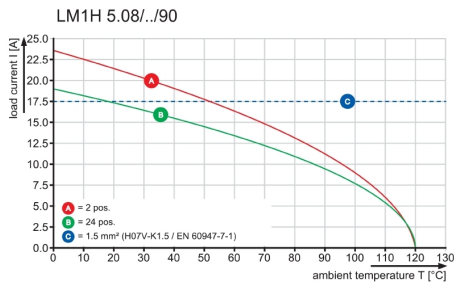

OMNIMATE Signal - series LM LM1H 5.08/03/90 3.5SN OR BX

Weidmüller Interface GmbH & Co. KG
Klingenbergstraße 16
D-32758 Detmold
Germany
Fon: +49 5231 14-0
Fax: +49 5231 14-292083
www.weidmueller.com

Technical data

UL 1059 rating data

Rated voltage (use group B)	300 V	Rated current (use group B)	15 A
Rated voltage (use group D)	300 V	Rated current (use group D)	10 A
Wire cross-section, AWG, min.	AWG 24	Wire cross-section, AWG, max.	AWG 14

Rating data acc. to IEC 60664-1 / IEC 61984

Rated current, min. no. of poles (Tu=20°C)	17.5 A	Rated current, max. no. of poles (Tu=20°C)	16 A
Rated current, number of poles (Tu=40°C), min	17.5 A	Rated current, number of poles (Tu=40°C), max.	14.2 A
Rated voltage for surge voltage class / pollution degree II/2	630 V	Rated voltage for surge voltage class / pollution degree III/2	320 V
Rated voltage for surge voltage class / pollution degree III/3	250 V	Rated impulse voltage for surge voltage class/ pollution degree II/2	4 kV
Rated impulse voltage for surge voltage class/ pollution degree III/2	4 kV	Rated impulse voltage for surge voltage class/ contamination degree III/3	4 kV
Short-time withstand current resistance	3 x 1s with 120 A		

Classifications

ETIM 3.0	EC001284	UNSPSC	30-21-18-01
eClass 6.2	27-26-11-01	eClass 7.1	27-44-04-01

Notes

1. Notes
2. Rated current related to rated cross-section & min. No. of poles.
   - Wire end ferrule without plastic collar to DIN 46228/1
   - Wire end ferrule with plastic collar to DIN 46228/4
   - P on drawing = pitch
   - Rated data refer only to the component itself. Clearance and creepage distances to other components are to be designed in accordance with the relevant application standards.

Approvals

Approvals

ROHS Conform

Downloads

CAD Library (P-CAD Format - ASCII) [LM1H.zip](#)
CAD Library (P-CAD Format - Standard) [LM1H.zip](#)
[3-D model](#)

Data sheet

**OMNIMATE Signal - series LM
LM1H 5.08/03/90 3.5SN OR BX**

Weidmüller Interface GmbH & Co. KG
Klingenbergstraße 16
D-32758 Detmold
Germany
Fon: +49 5231 14-0
Fax: +49 5231 14-292083
www.weidmueller.com

Drawings