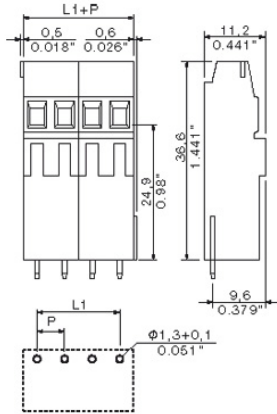

OMNIMATE Signal - series LM LM1H 5.08/03/90 3.5SN OR BX

Weidmüller Interface GmbH & Co. KG
Klingenbergstraße 16
D-32758 Detmold
Germany
Fon: +49 5231 14-0
Fax: +49 5231 14-292083
www.weidmueller.com

Technical data

UL 1059 rating data

Rated voltage (use group B)	300 V	Rated current (use group B)	15 A
Rated voltage (use group D)	300 V	Rated current (use group D)	10 A
Wire cross-section, AWG, min.	AWG 24	Wire cross-section, AWG, max.	AWG 14

Rating data acc. to IEC 60664-1 / IEC 61984

Rated current, min. no. of poles (Tu=20°C)	17.5 A	Rated current, max. no. of poles (Tu=20°C)	16 A
Rated current, number of poles (Tu=40°C), min	17.5 A	Rated current, number of poles (Tu=40°C), max.	14.2 A
Rated voltage for surge voltage class / pollution degree II/2	630 V	Rated voltage for surge voltage class / pollution degree III/2	320 V
Rated voltage for surge voltage class / pollution degree III/3	250 V	Rated impulse voltage for surge voltage class/ pollution degree II/2	4 kV
Rated impulse voltage for surge voltage class/ pollution degree III/2	4 kV	Rated impulse voltage for surge voltage class/ contamination degree III/3	4 kV
Short-time withstand current resistance	3 x 1s with 120 A		

Classifications

ETIM 3.0	EC001284	UNSPSC	30-21-18-01
eClass 6.2	27-26-11-01	eClass 7.1	27-44-04-01

Notes

1. Notes
2. Rated current related to rated cross-section & min. No. of poles.
   - Wire end ferrule without plastic collar to DIN 46228/1
   - Wire end ferrule with plastic collar to DIN 46228/4
   - P on drawing = pitch
   - Rated data refer only to the component itself. Clearance and creepage distances to other components are to be designed in accordance with the relevant application standards.

Approvals

Approvals

ROHS Conform

Downloads

CAD Library (P-CAD Format - ASCII) [LM1H.zip](#)
CAD Library (P-CAD Format - Standard) [LM1H.zip](#)
[3-D model](#)

Data sheet

**OMNIMATE Signal - series LM
LM1H 5.08/03/90 3.5SN OR BX**

Weidmüller Interface GmbH & Co. KG
Klingenbergstraße 16
D-32758 Detmold
Germany
Fon: +49 5231 14-0
Fax: +49 5231 14-292083
www.weidmueller.com

Drawings