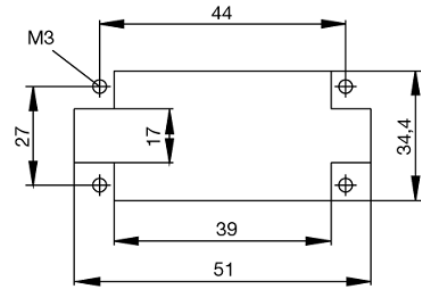

### Product information

Descriptive text ordering data	Combine these inserts only with housings with a high design (Size 16D).
Descriptive text technical data	Rated voltage 1000 V / 8 kV at pollution degree 2. The S 4 insert is equipped with two different PE connection space sizes. Conductor opening: left max. 4 mm <sup>2</sup> , right max. 10 mm <sup>2</sup>
Descriptive text accessories	Accessories, see chapter J - Tools, see chapter K

**Drawings**