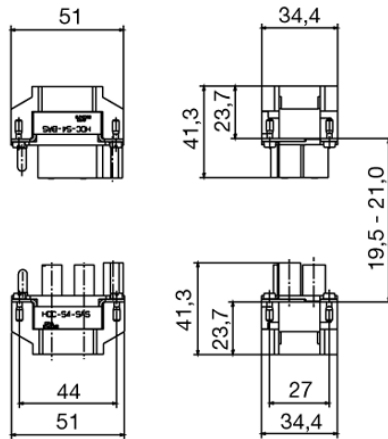

Length	51 mm	Length (inches)	2.008 inch
Width	34 mm	Width (inches)	1.339 inch
Height	41.3 mm	Height (inches)	1.626 inch
Net weight	78.7 g		

**Temperatures**

Limit temperature	-40 °C ... 125 °C
-------------------	-------------------

### Product information

Descriptive text ordering data	Combine these inserts only with housings with a high design (Size 16D).
Descriptive text technical data	Rated voltage 1000 V / 8 kV at pollution degree 2. The S 4 insert is equipped with two different PE connection space sizes. Conductor opening: left max. 4 mm <sup>2</sup> , right max. 10 mm <sup>2</sup>
Descriptive text accessories	Accessories, see chapter J - Tools, see chapter K

**Drawings**