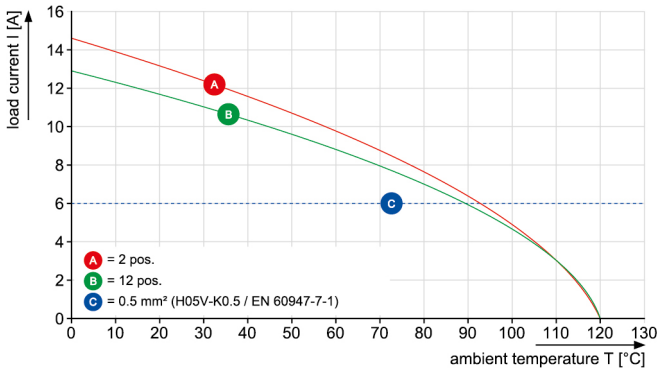

LSF-SMD 3.5/./180