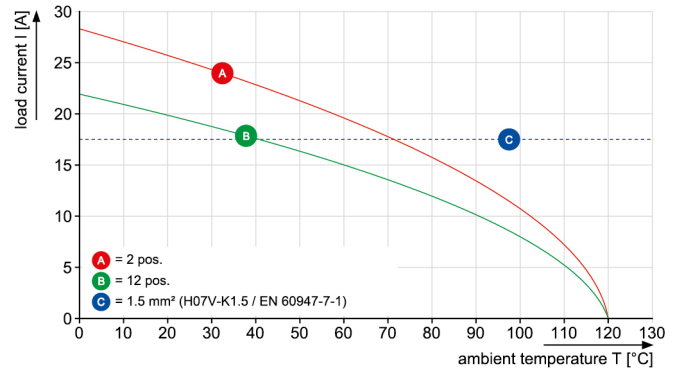

LSF-SMD 3.5/./180