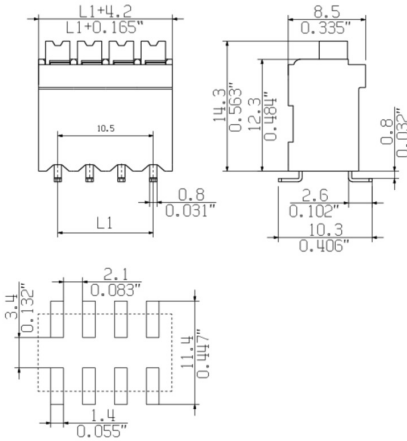

OMNIMATE Signal - series LSF
LSF-SMD 3.50/05/180 SN BK RL

Weidmüller Interface GmbH & Co. KG
Klingenbergstraße 16
D-32758 Detmold
Germany
Fon: +49 5231 1429-0
Fax: +49 5231 14292083
www.weidmueller.com

Drawings