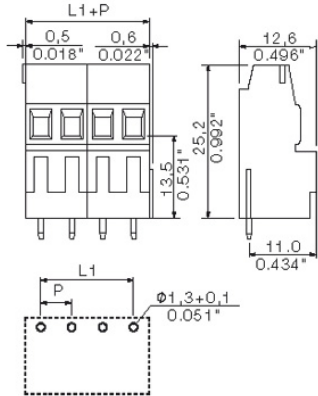

OMNIMATE Signal - series LM LM1N 5.08/02/90 3.5SN OR BX

Weidmüller Interface GmbH & Co. KG
Klingenbergstraße 16
D-32758 Detmold
Germany
Fon: +49 5231 14-0
Fax: +49 5231 14-292083
www.weidmueller.com

Technical data

UL 1059 rating data

Rated voltage (use group B)	300 V	Rated current (use group B)	15 A
Rated voltage (use group D)	300 V	Rated current (use group D)	10 A
Wire cross-section, AWG, min.	AWG 24	Wire cross-section, AWG, max.	AWG 14

Rating data acc. to IEC 60664-1 / IEC 61984

Rated current, min. no. of poles (Tu=20°C)	17.5 A	Rated current, max. no. of poles (Tu=20°C)	16 A
Rated current, number of poles (Tu=40°C), min	17.5 A	Rated current, number of poles (Tu=40°C), max.	14.2 A
Rated voltage for surge voltage class / pollution degree II/2	630 V	Rated voltage for surge voltage class / pollution degree III/2	320 V
Rated voltage for surge voltage class / pollution degree III/3	250 V	Rated impulse voltage for surge voltage class/ pollution degree II/2	4 kV
Rated impulse voltage for surge voltage class/ pollution degree III/2	4 kV	Rated impulse voltage for surge voltage class/ contamination degree III/3	4 kV
Short-time withstand current resistance	3 x 1s with 120 A		

Classifications

ETIM 3.0	EC001284	UNSPSC	30-21-18-01
eClass 6.2	27-26-11-01	eClass 7.1	27-44-04-01

Notes

1. Notes
2. Rated current related to rated cross-section & min. No. of poles.
   - Wire end ferrule without plastic collar to DIN 46228/1
   - Wire end ferrule with plastic collar to DIN 46228/4
   - P on drawing = pitch
   - Rated data refer only to the component itself. Clearance and creepage distances to other components are to be designed in accordance with the relevant application standards.

Approvals

Approvals

ROHS Conform

Downloads

CAD Library (P-CAD Format - ASCII) [LM1N.zip](#)
CAD Library (P-CAD Format - Standard) [LM1N.zip](#)
[3-D model](#)

Data sheet

**OMNIMATE Signal - series LM
LM1N 5.08/02/90 3.5SN OR BX**

Weidmüller Interface GmbH & Co. KG
Klingenbergstraße 16
D-32758 Detmold
Germany
Fon: +49 5231 14-0
Fax: +49 5231 14-292083
www.weidmueller.com

Drawings