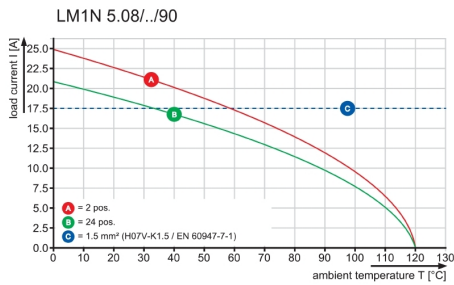

OMNIMATE Signal - series LM LM1N 5.08/02/90 3.5SN OR BX

Weidmüller Interface GmbH & Co. KG
Klingenbergstraße 16
D-32758 Detmold
Germany
Fon: +49 5231 14-0
Fax: +49 5231 14-292083
www.weidmueller.com

Technical data

UL 1059 rating data

Rated voltage (use group B)	300 V	Rated current (use group B)	15 A
Rated voltage (use group D)	300 V	Rated current (use group D)	10 A
Wire cross-section, AWG, min.	AWG 24	Wire cross-section, AWG, max.	AWG 14

Rating data acc. to IEC 60664-1 / IEC 61984

Rated current, min. no. of poles (Tu=20°C)	17.5 A	Rated current, max. no. of poles (Tu=20°C)	16 A
Rated current, number of poles (Tu=40°C), min	17.5 A	Rated current, number of poles (Tu=40°C), max.	14.2 A
Rated voltage for surge voltage class / pollution degree II/2	630 V	Rated voltage for surge voltage class / pollution degree III/2	320 V
Rated voltage for surge voltage class / pollution degree III/3	250 V	Rated impulse voltage for surge voltage class/ pollution degree II/2	4 kV
Rated impulse voltage for surge voltage class/ pollution degree III/2	4 kV	Rated impulse voltage for surge voltage class/ contamination degree III/3	4 kV
Short-time withstand current resistance	3 x 1s with 120 A		

Classifications

ETIM 3.0	EC001284	UNSPSC	30-21-18-01
eClass 6.2	27-26-11-01	eClass 7.1	27-44-04-01

Notes

1. Notes
2. Rated current related to rated cross-section & min. No. of poles.
   - Wire end ferrule without plastic collar to DIN 46228/1
   - Wire end ferrule with plastic collar to DIN 46228/4
   - P on drawing = pitch
   - Rated data refer only to the component itself. Clearance and creepage distances to other components are to be designed in accordance with the relevant application standards.

Approvals

Approvals

ROHS Conform

Downloads

CAD Library (P-CAD Format - ASCII) [LM1N.zip](#)
CAD Library (P-CAD Format - Standard) [LM1N.zip](#)
[3-D model](#)

Data sheet

**OMNIMATE Signal - series LM
LM1N 5.08/02/90 3.5SN OR BX**

Weidmüller Interface GmbH & Co. KG
Klingenbergstraße 16
D-32758 Detmold
Germany
Fon: +49 5231 14-0
Fax: +49 5231 14-292083
www.weidmueller.com

Drawings