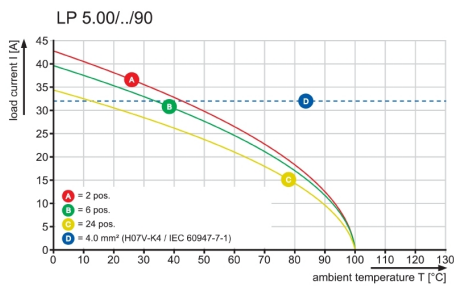

**OMNIMATE Signal - series LP
LP 5.00/02/90 4.5SN OR BX**

Weidmüller Interface GmbH & Co. KG
Klingenbergstraße 16
D-32758 Detmold
Germany
Fon: +49 5231 14-0
Fax: +49 5231 14-292083
www.weidmueller.com

Technical data

UL 1059 rating data

Institute (UR)		Certificate No. (UR)	E60693
Rated voltage (use group B)	300 V	Rated current (use group B)	20 A
Rated voltage (use group D)	300 V	Rated current (use group D)	10 A
Wire cross-section, AWG, min.	AWG 26	Wire cross-section, AWG, max.	AWG 12

Rating data acc. to IEC 60664-1 / IEC 61984

Rated current, min. no. of poles (Tu=20°C)	32 A	Rated current, max. no. of poles (Tu=20°C)	30.5 A
Rated current, number of poles (Tu=40°C), min	32 A	Rated current, number of poles (Tu=40°C), max.	25 A
Rated voltage for surge voltage class / pollution degree II/2	500 V	Rated voltage for surge voltage class / pollution degree III/2	250 V
Rated voltage for surge voltage class / pollution degree III/3	250 V	Rated impulse voltage for surge voltage class/ pollution degree II/2	4 kV
Rated impulse voltage for surge voltage class/ pollution degree III/2	4 kV	Rated impulse voltage for surge voltage class/ contamination degree III/3	4 kV
Short-time withstand current resistance	3 x 1s with 120 A		

Classifications

ETIM 3.0	EC001284	UNSPSC	30-21-18-01
eClass 6.2	27-26-11-01	eClass 7.1	27-44-04-01

Notes

1. Notes
2. Additional colours on request
   - Rated current related to rated cross-section & min. No. of poles.
   - Wire end ferrule without plastic collar to DIN 46228/1
   - Wire end ferrule with plastic collar to DIN 46228/4
   - P on drawing = pitch
   - Rated data refer only to the component itself. Clearance and creepage distances to other components are to be designed in accordance with the relevant application standards.

Approvals

ROHS Conform

Data sheet

**OMNIMATE Signal - series LP
LP 5.00/02/90 4.5SN OR BX**

Weidmüller Interface GmbH & Co. KG
Klingenbergstraße 16
D-32758 Detmold
Germany
Fon: +49 5231 14-0
Fax: +49 5231 14-292083
www.weidmueller.com

Drawings