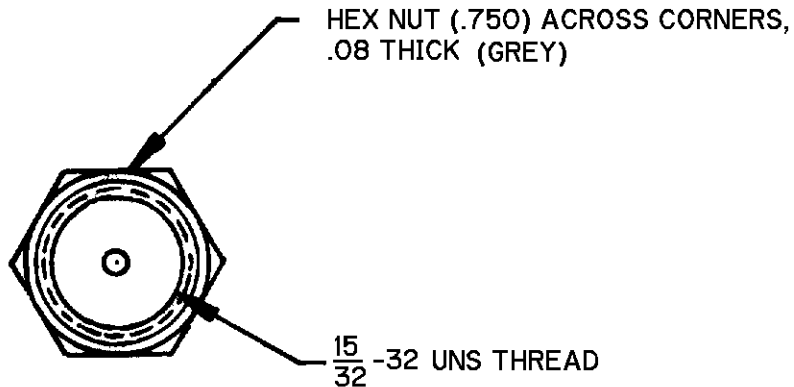

THIS DRAWING COVERS A PROPRIETARY ITEM AND IS THE PROPERTY OF MICRO SWITCH, A DIVISION OF HONEYWELL. THIS DRAWING IS NOT TO BE COPIED OR USED WITHOUT THE APPROVAL OF MICRO SWITCH.

CATALOG LISTING
10PA11
 PAGE 1 OF 1
 RELEASE NO. PR-23427
 REPLACES
 ISSUE **1**
 CHECK
 REVISIONS
 CHECK
 CHECK
28 APR 98
J A F
 CHECK
 CHECK
28 APR 98
J J A
 DRAWN
FORMTEK

THIRD ANGLE PROJECTION	
SCALE NONE	DO NOT SCALE PRINT
UNLESS OTHERWISE SPECIFIED TOLERANCES ARE	
ONE PLACE (.0)	±.030
TWO PLACE (.00)	±.015
THREE PLACE (.000)	±.005
ANGLES	±
WEIGHT	