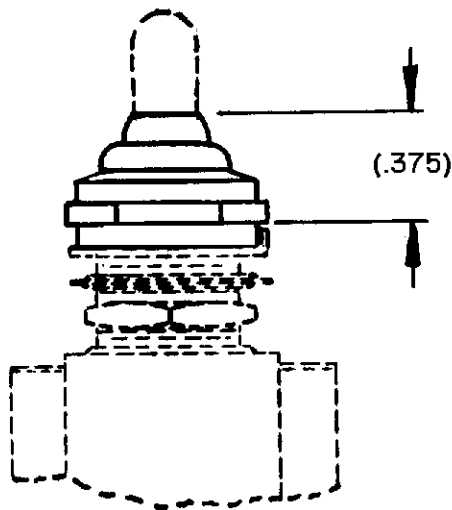

THIS DRAWING COVERS A PROPRIETARY ITEM AND IS THE PROPERTY OF MICRO SWITCH, A DIVISION OF HONEYWELL. THIS DRAWING IS NOT TO BE COPIED OR USED WITHOUT THE APPROVAL OF MICRO SWITCH.

CATALOG LISTING
10PA11
 PAGE 1 OF 1
 RELEASE NO. PR-23427
 REPLACES
 ISSUE **1**
 CHECK
 REVISIONS
 CHECK
 CHECK
28 APR 98
J A F
 CHECK
 CHECK
28 APR 98
J J A
 DRAWN
FORMTEK

THIRD ANGLE PROJECTION	
SCALE NONE	DO NOT SCALE PRINT
UNLESS OTHERWISE SPECIFIED TOLERANCES ARE	
ONE PLACE (.0)	±.030
TWO PLACE (.00)	±.015
THREE PLACE (.000)	±.005
ANGLES	±
WEIGHT	