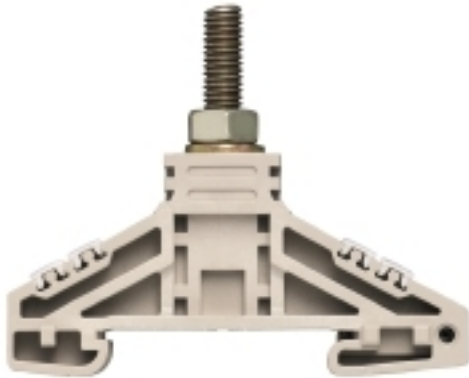

Bolt-type screw terminals WF 6

Weidmüller Interface GmbH & Co. KG
 Klingenbergstraße 16
 D-32758 Detmold
 Germany
 Fon: +49 5231 1429-0
 Fax: +49 5231 14292083
 www.weidmueller.com

Klippon® Connect with stud Technology

Our stud terminals are an established, robust connection alternative for particularly harsh environments. The extensive accessories and quality workmanship ensure high productivity in planning and installation – and sustainable safety in operation..

General ordering data

Type	WF 6
Order No.	1780850000
Version	Bolt-type screw terminals, Feed-through terminal, Rated cross-section: 35 mm ² , Threaded stud connection
GTIN (EAN)	4032248219339
Qty.	25 pc(s).