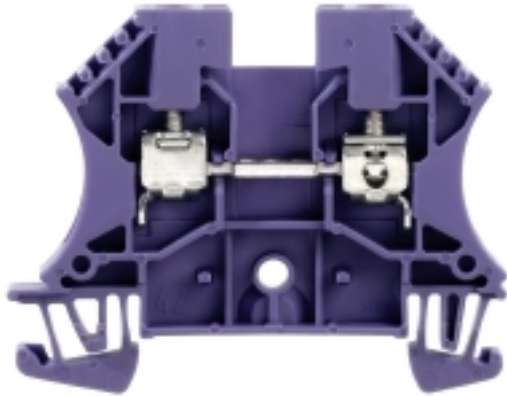

**W-Series
WDU 4 PA/VI**

Weidmüller Interface GmbH & Co. KG
Klingenbergstraße 16
D-32758 Detmold
Germany
Fon: +49 5231 14-0
Fax: +49 5231 14-292083
www.weidmueller.com

The versatile and extensive range of products - from 0.05 mm² to 300 mm² - means that you have diverse options for your applications at your disposal. Hardened steel for mechanical strength and high-quality tinned copper for optimum conductivity. All materials comply with RoHS requirements and have been tested to current environment guidelines.

General ordering data

Type	WDU 4 PA/VI
Order No.	1037820000
Version	W-Series, Feed-through terminal, Rated cross-section: 4 mm², Screwed
GTIN (EAN)	4008190455200
Qty.	100 pc(s).