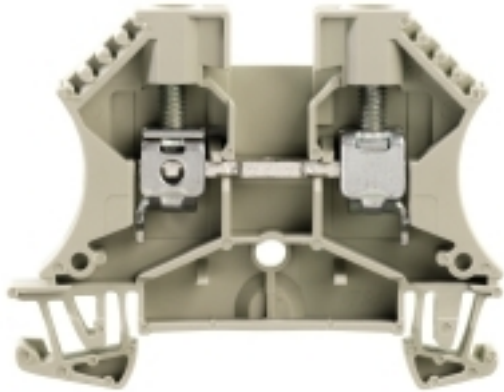

**W-Series
WDU 6 GR**

Weidmüller Interface GmbH & Co. KG
Klingenbergstraße 16
D-32758 Detmold
Germany
Fon: +49 5231 14-0
Fax: +49 5231 14-292083
www.weidmueller.com

The versatile and extensive range of products - from 0.05 mm² to 300 mm² - means that you have diverse options for your applications at your disposal. Hardened steel for mechanical strength and high-quality tinned copper for optimum conductivity. All materials comply with RoHS requirements and have been tested to current environment guidelines.

General ordering data

Type	WDU 6 GR
Order No.	103960000
Version	W-Series, Feed-through terminal, Rated cross-section: 6 mm², Screw connection
GTIN (EAN)	4008190861254
Qty.	100 pc(s).