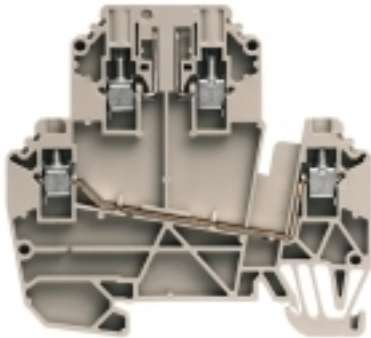

The new space-saving WDK 2.5 DU PE TR series enables you to wire up signal circuits using only one terminal block. The signal can be fed through the upper level of the terminal block so that the lower connection level still has room for the neutral conductor. The accompanying shield connection can save space by connecting to the integrated PE connection. This means that additional PE terminal blocks or other connection mechanisms in the electrical cabinet are no longer required. Depending on the type of signal and requirement, the upper connection level can be fitted with a disconnect lever or pluggable SIHA safety lever. The WDK 2.5 DU PE TR – with a width of only 5.1 mm – currently offers the highest wiring density of all screw terminal blocks for signal routing, and it does this without compromising on versatility or functionality.

**General ordering data**

Type	WDK 2.5/TR-DU/o TNHE StB
Order No.	<a href="#">1833610000</a>
Version	W-Series, Test-disconnect terminal, Rated cross-section: 2.5 mm <sup>2</sup> , Screw connection
GTIN (EAN)	4032248997510
Qty.	50 pc(s).

**Additional technical data**

Explosion-tested version	No	Open sides	right
Type of mounting	Snap-on	Version	Screw connection, with sockets, One end without connector

**CSA ratings data**

Certificate No. (CSA)	200039-1057876	Voltage size C (CSA)	300 V
Current size C (CSA)	20 A	Wire cross section max. (CSA)	12 AWG
Wire cross section min. (CSA)	30 AWG		