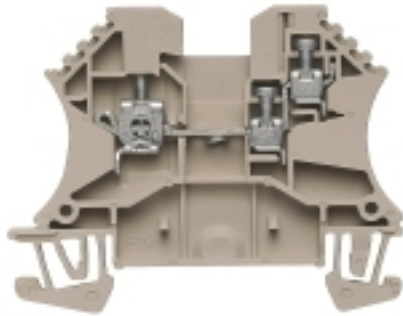

**W-Series
WDU 2.5/1.5/ZR**

Weidmüller Interface GmbH & Co. KG
Klingenbergstraße 16
D-32758 Detmold
Germany
Fon: +49 5231 14-0
Fax: +49 5231 14-292083
www.weidmueller.com

The versatile and extensive range of products - from 0.05 mm² to 300 mm² - means that you have diverse options for your applications at your disposal. Hardened steel for mechanical strength and high-quality tinned copper for optimum conductivity. All materials comply with RoHS requirements and have been tested to current environment guidelines.

General ordering data

Type	WDU 2.5/1.5/ZR
Order No.	1024700000
Version	W-Series, Feed-through terminal, Rated cross-section: 2.5 mm², Screw connection
GTIN (EAN)	4008190008833
Qty.	100 pc(s).