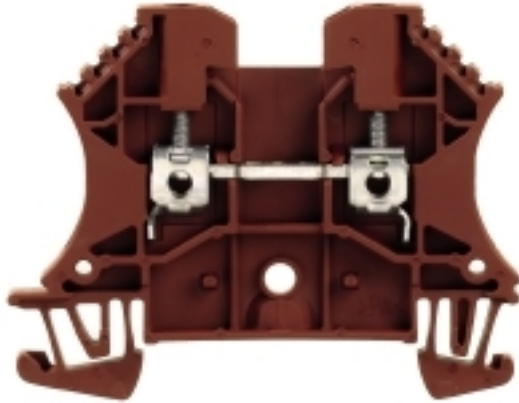

**W-Series  
WDU 2.5 BR**

**Weidmüller Interface GmbH & Co. KG**  
Klingenbergstraße 16  
D-32758 Detmold  
Germany  
Fon: +49 5231 14-0  
Fax: +49 5231 14-292083  
www.weidmueller.com

The versatile and extensive range of products - from 0.05 mm<sup>2</sup> to 300 mm<sup>2</sup> - means that you have diverse options for your applications at your disposal.  
Hardened steel for mechanical strength and high-quality tinned copper for optimum conductivity. All materials comply with RoHS requirements and have been tested to current environment guidelines.

**General ordering data**

Type	WDU 2.5 BR
Order No.	<a href="#">1037710000</a>
Version	W-Series, Feed-through terminal, Rated cross-section: 2.5 mm <sup>2</sup> , Screw connection
GTIN (EAN)	4008190455156
Qty.	100 pc(s).

### Additional technical data

Explosion-tested version	Yes	Number of similar terminals	1
Open sides	right	Type of mounting	Snap-on
Version	Screw connection, for plug-in cross-connector, for screwable cross-connection, One end without connector		