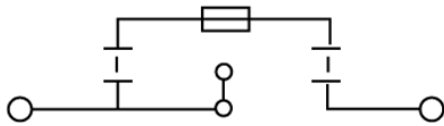

Data sheet

W-Series
WSI 25/1 10x38

Weidmüller Interface GmbH & Co. KG
Klingenbergstraße 16
D-32758 Detmold
Germany
Fon: +49 5231 14-0
Fax: +49 5231 14-292083
www.weidmueller.com

Drawings