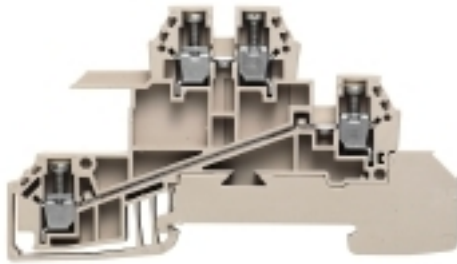

**W-Series
WDL 2.5/S/L/L**

Weidmüller Interface GmbH & Co. KG
Klingenbergstraße 16
D-32758 Detmold
Germany
Fon: +49 5231 14-0
Fax: +49 5231 14-292083
www.weidmueller.com

The versatile and extensive range of products - from 0.05 mm² to 300 mm² - means that you have diverse options for your applications at your disposal. Hardened steel for mechanical strength and high-quality tinned copper for optimum conductivity. All materials comply with RoHS requirements and have been tested to current environment guidelines.

General ordering data

Type	WDL 2.5/S/L/L
Order No.	103120000
Version	W-Series, Distributor terminal block for N rail, Rated cross-section: 2.5 mm ² , Screw connection
GTIN (EAN)	4008190189259
Qty.	50 pc(s).

Additional technical data

Explosion-tested version	No	Number of similar terminals	1
Open sides	right	Type of mounting	Snap-on
Version	Screw connection, L and L connection, for screwable cross-connection, One end without connector		