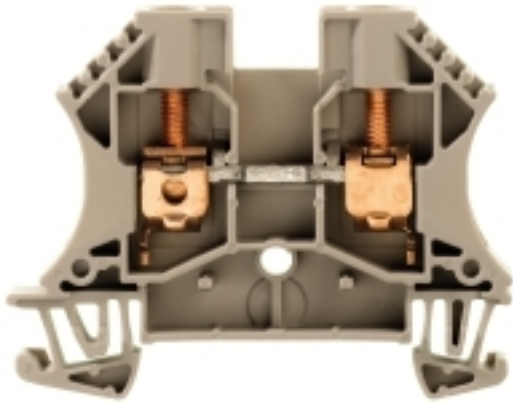

W-Series
WDU 6 CUN

Weidmüller Interface GmbH & Co. KG
Klingenbergstraße 16
D-32758 Detmold
Germany
Fon: +49 5231 14-0
Fax: +49 5231 14-292083
www.weidmueller.com

The versatile and extensive range of products - from 0.05 mm² to 300 mm² - means that you have diverse options for your applications at your disposal. Hardened steel for mechanical strength and high-quality tinned copper for optimum conductivity. All materials comply with RoHS requirements and have been tested to current environment guidelines.

General ordering data

Type	WDU 6 CUN
Order No.	1025200000
Version	W-Series, Feed-through terminal, Rated cross-section: 6 mm², Screw connection
GTIN (EAN)	4008190160975
Qty.	50 pc(s).