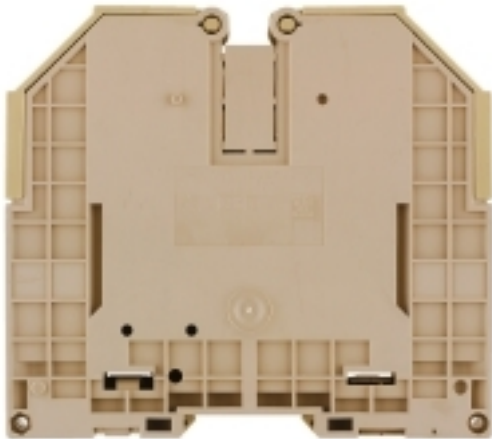

**W-Series
WDU 120/150**

Weidmüller Interface GmbH & Co. KG
Klingenbergstraße 16
D-32758 Detmold
Germany
Fon: +49 5231 14-0
Fax: +49 5231 14-292083
www.weidmueller.com

The versatile and extensive range of products - from 0.05 mm² to 300 mm² - means that you have diverse options for your applications at your disposal. Hardened steel for mechanical strength and high-quality tinned copper for optimum conductivity. All materials comply with RoHS requirements and have been tested to current environment guidelines.

General ordering data

Type	WDU 120/150
Order No.	102450000
Version	W-Series, Feed-through terminal, Rated cross-section: 120 mm², Screw connection, Direct mounting
GTIN (EAN)	4008190164768
Qty.	10 pc(s).