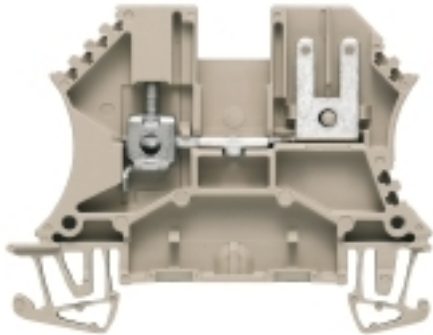

**W-Series
WDU 2.5 F 2X2.8**

Weidmüller Interface GmbH & Co. KG
Klingenbergstraße 16
D-32758 Detmold
Germany
Fon: +49 5231 14-0
Fax: +49 5231 14-292083
www.weidmueller.com

The versatile and extensive range of products - from 0.05 mm² to 300 mm² - means that you have diverse options for your applications at your disposal. Hardened steel for mechanical strength and high-quality tinned copper for optimum conductivity. All materials comply with RoHS requirements and have been tested to current environment guidelines.

General ordering data

Type	WDU 2.5 F 2X2.8
Order No.	102180000
Version	W-Series, Feed-through terminal, Rated cross-section: 2.5 mm², Screw connection
GTIN (EAN)	4008190046811
Qty.	100 pc(s).