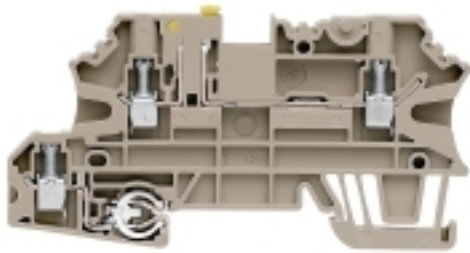

**W-Series  
WMF 2.5 DI PE**

**Weidmüller Interface GmbH & Co. KG**  
Klingenbergstraße 16  
D-32758 Detmold  
Germany  
Fon: +49 5231 14-0  
Fax: +49 5231 14-292083  
www.weidmueller.com

Weidmüller's new WMF (Weidmüller Multi-Functional) line of terminal blocks provide a multi-functional solution for routing and distributing signals. This space-saving terminal combines all the necessary functionality into a single solution. It features an integrated shield connection and can be used with feed-through, fuse and disconnect functionality. The three cross-connection channels and wide variety of labelling options offer additional flexibility.

### Additional technical data

Open sides	right	Type of mounting	Snap-on
Version	Screw connection, Disconnection element, With PE connection, for plug-in cross-connector, One end without connector		