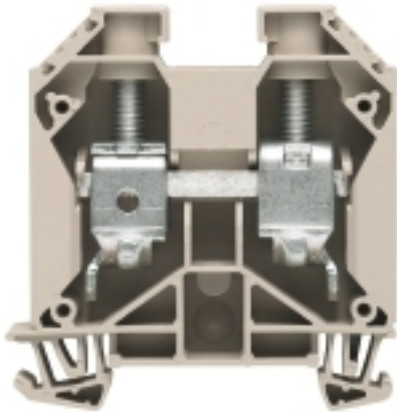

**W-Series
WDU 35/ZA**

Weidmüller Interface GmbH & Co. KG
Klingenbergstraße 16
D-32758 Detmold
Germany
Fon: +49 5231 14-0
Fax: +49 5231 14-292083
www.weidmueller.com

The versatile and extensive range of products - from 0.05 mm² to 300 mm² - means that you have diverse options for your applications at your disposal. Hardened steel for mechanical strength and high-quality tinned copper for optimum conductivity. All materials comply with RoHS requirements and have been tested to current environment guidelines.

General ordering data

Type	WDU 35/ZA
Order No.	1028800000
Version	W-Series, Feed-through terminal, Rated cross-section: 35 mm², Screw connection
GTIN (EAN)	4008190059002
Qty.	40 pc(s).