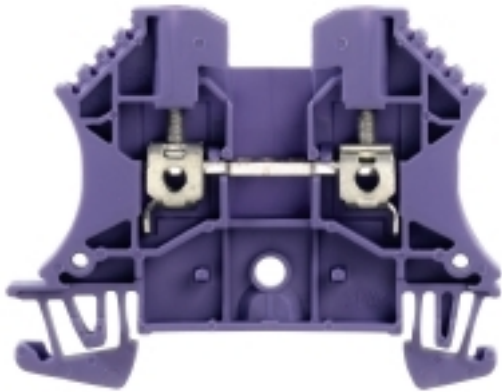

**W-Series
WDU 2.5 PA/VI**

Weidmüller Interface GmbH & Co. KG
Klingenbergstraße 16
D-32758 Detmold
Germany
Fon: +49 5231 14-0
Fax: +49 5231 14-292083
www.weidmueller.com

The versatile and extensive range of products - from 0.05 mm² to 300 mm² - means that you have diverse options for your applications at your disposal. Hardened steel for mechanical strength and high-quality tinned copper for optimum conductivity. All materials comply with RoHS requirements and have been tested to current environment guidelines.

General ordering data

| | |
|------------|--|
| Type | WDU 2.5 PA/VI |
| Order No. | 1037700000 |
| Version | W-Series, Feed-through terminal, Rated cross-section: 2.5 mm ² , Screw connection |
| GTIN (EAN) | 4008190455163 |
| Qty. | 100 pc(s). |