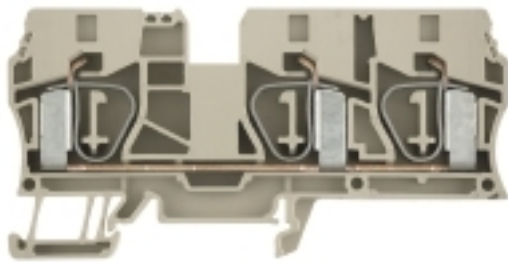

**Z-series  
ZDU 10/3AN**

**Weidmüller Interface GmbH & Co. KG**  
Klingenbergstraße 16  
D-32758 Detmold  
Germany  
Fon: +49 5231 14-0  
Fax: +49 5231 14-292083  
www.weidmueller.com

Terminal blocks in tension clamp system and the Z Series are specially customised to the customers' requirements. Less space, spacious labelling area, integrated test point, cross-connection functionality within the Z Series and another family of terminals by Weidmüller. Z-Series terminals have a large clamping range and one or two cross-connection slots. Plug-in standard cross-connections enable potentials to be distributed over any number of terminals.

**General ordering data**

Type	ZDU 10/3AN
Order No.	<a href="#">1767690000</a>
Version	Z-series, Feed-through terminal, Rated cross-section: 10 mm <sup>2</sup> , Tension clamp connection, Wemid, Beige
GTIN (EAN)	4032248122745
Qty.	20 pc(s).

### Additional technical data

Explosion-tested version	Yes	Number of similar terminals	1
Open sides	right	Type of mounting	Snap-on
Version	Tension-clamp connection, for plug-in cross-connector, One end without connector		