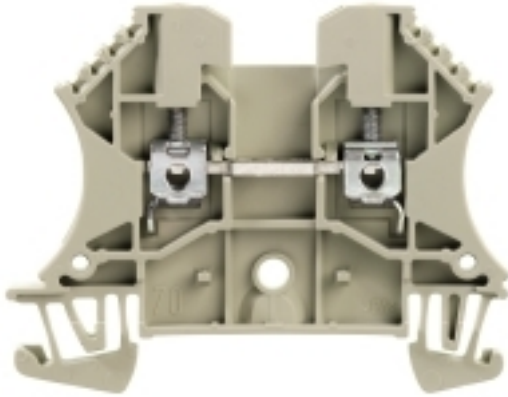

**W-Series
WDU 2.5 GR**

Weidmüller Interface GmbH & Co. KG
Klingenbergstraße 16
D-32758 Detmold
Germany
Fon: +49 5231 14-0
Fax: +49 5231 14-292083
www.weidmueller.com

The versatile and extensive range of products - from 0.05 mm² to 300 mm² - means that you have diverse options for your applications at your disposal. Hardened steel for mechanical strength and high-quality tinned copper for optimum conductivity. All materials comply with RoHS requirements and have been tested to current environment guidelines.

General ordering data

Type	WDU 2.5 GR
Order No.	1037720000
Version	W-Series, Feed-through terminal, Rated cross-section: 2.5 mm², Screw connection
GTIN (EAN)	4008190455149
Qty.	100 pc(s).