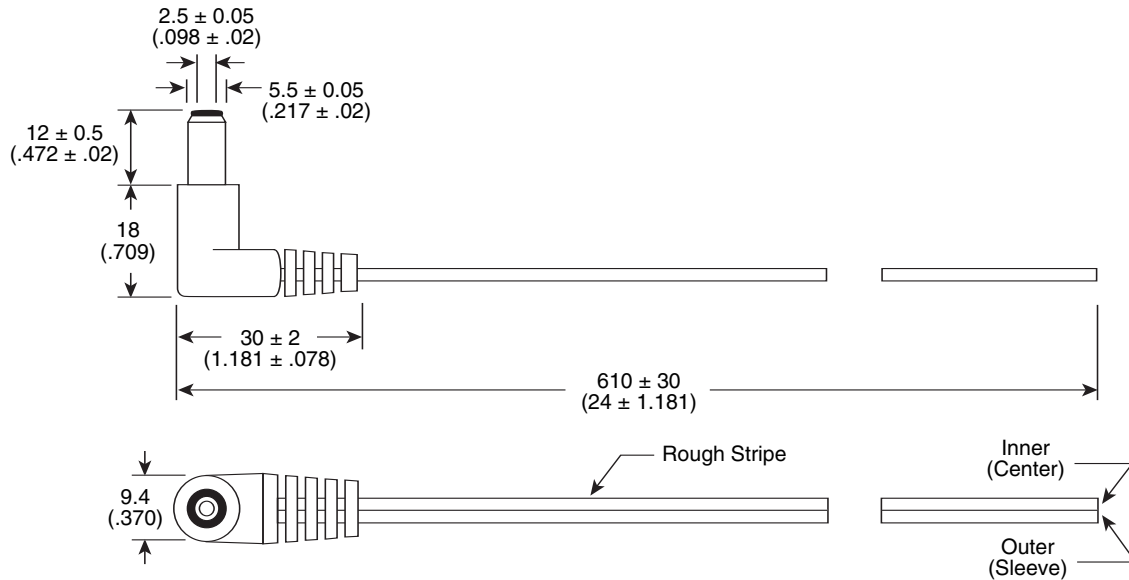

2.5MM Cord Set

172-4208

2.5MM Cord Set

Connection:

5.5*2.5*12.90 DC Plug

Wire

Printing Wire

Rough Stripe Wire

Dimensions: mm and (In.)

| SPECIFICATIONS | |
|---|-----------|
| Temperature: | 60°C |
| Voltage rating: | 300V |
| Amperage: | 7-10 amps |
| 5.5 * 2.5 * 12 right angle DC plug to cut | |
| 18 AWG x 2F SPT-1 O.D. = 2.7 x 5.4mm 2ft long black color | |
| Center to rough stripe wire | |
| Sleeve to printing wire | |