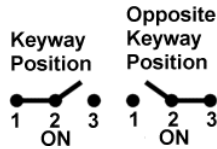

Product Specifications

Circuitry/Operating action

Product Type
Lever Lock

MICRO SWITCH™ Toggle Switch

Ampere/Voltage Range (Resistive Load)	0.75 A at 115 Vdc, 0.5 A to 20 A at 0.5 Vdc to 28 Vdc, 0.5 A to 15 A at 0.5 Vac to 277 Vac, 0.5 A at 250 Vdc
Circuitry	SPDT
Action	2 position
Mounting	Bushing 15/32 in
Termination	Screw
Lever Type	Locking
Comment	Hardware packet
Availability	Global
UNSPSC Code	30211908
UNSPSC Commodity	30211908 Toggle switches
Series Name	TL

contacts

- Customer Service
- Technical Support
- Global Sales & Service
- View Site Demo
- Site Comments?

meet dr. larry

VIDEO - Dr. Larry Goldstein explains our newest and best technologies.

Meet Dr. Larry

my links

- Login to iCOM
- Login to Rep/AD Portal
- Login to Digital University

News Center

HONEYWELL ANNOUNCES ADDITION TO RELIALIGN™ RESIDENTIAL DOOR INTERLOCK SWITCHES THAT FEATURE RUGGED, PLASTIC HOUSING

HONEYWELL RELEASES UNLIMITED POTENTIAL WITH NEW LIMITLESS™ WIRELESS SWITCHES

HONEYWELL'S XYR6000 WIRELESS POSITION SENSOR ENABLES MONITORING IN HAZARDOUS AREAS AND REMOTE LOCATIONS

MICRO SWITCH Anniversary site