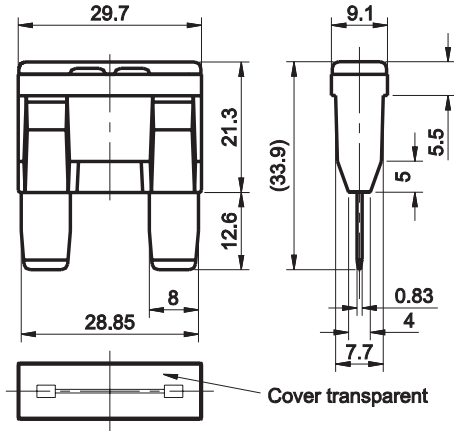

## Ordering Information

Part Number	Package Size
169.6885.xxx2	1000
169.6885.xxx1	10

## Dimensions

Dimensions in mm