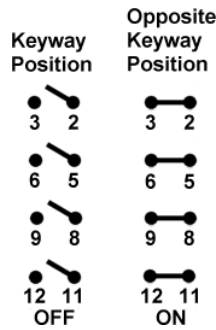

Honeywell Sensing and Control

Search

104TL2-2D
(Home : Products : Switches » MICRO SWITCH™ Toggle Switches » TL)

narrow your search

Products

- Controls Monitoring and Lighting (352)
- Machine Safety (1701)
- Sensors (6224)
- Switches (9749)
- Wireless (39)

Technology

- Control and Instrumentation (1052)
- Electromechanical (9301)
- Magnetic (541)
- Optical/Infrared (1042)
- Thick Film (1764)
- More...

new products

New Wireless Products

Wireless Web Site
WGLA and WPM
XYR6000™

[find out more](#)

white papers

- Wireless Switches Offer Unlimited Benefit
- Basic Switches Are Not Created Equal
- Applying Precision Switches Sensors for Medical Devices
- New Ways to Measure Torque
- Choosing Safety Switches
- Specifying Hour Meters

Need help?

[Click here to contact us](#)

TL Series Toggle Switch, 4 pole, 2 position, IWTS (16-20 Gage) terminal, Locking Lever, Military Part Number MS27789-22D

[Sales & Service](#)

[Distributor Inventory](#)

[Overview](#) [Specs](#) [Documentation](#) [Application Notes](#)

Product Specifications

Circuitry/Operating action

MICRO SWITCH™ Toggle Switch

Product Type
Lever Lock

Ampere/Voltage Range (Resistive Load)	0.75 A at 115 Vdc, 0.5 A at 250 Vdc, 0.5 A to 7.5 A at 0.5 Vdc to 28 Vdc, 0.5 A to 6 A at 0.5 Vac to 230 Vac
Circuitry	4PST
Action	2 position
Mounting	Bushing 15/32 in
Termination	IWTS (16-20 Gage)
MIL Spec. Number	MS27789-22D
Lever Type	Locking
UL/CSA	L191: 15 A-125, 250, 277 Vac; 1/2 Hp-125 Vac; 1 Hp-250, 277 Vac; 5 A-120 Vac "L"
Comment	Silver cadmium oxide contacts
Availability	Global
UNSPSC Code	30211908
UNSPSC Commodity	30211908 Toggle switches
Series Name	TL

contacts

- Customer Service
- Technical Support
- Global Sales & Service
- View Site Demo
- Site Comments?

meet dr. larry

VIDEO - Dr. Larry Goldstein explains our newest and best technologies.

Meet Dr. Larry

my links

- Login to iCOM
- Login to Rep/AD Portal
- Login to Digital University

News Center

HONEYWELL ANNOUNCES ADDITION TO RELIALIGN™ RESIDENTIAL DOOR INTERLOCK SWITCHES THAT FEATURE RUGGED, PLASTIC HOUSING

HONEYWELL RELEASES UNLIMITED POTENTIAL WITH NEW LIMITLESS™ WIRELESS SWITCHES

HONEYWELL'S XYR6000 WIRELESS POSITION SENSOR ENABLES MONITORING IN HAZARDOUS AREAS AND REMOTE LOCATIONS

MICRO SWITCH Anniversary site