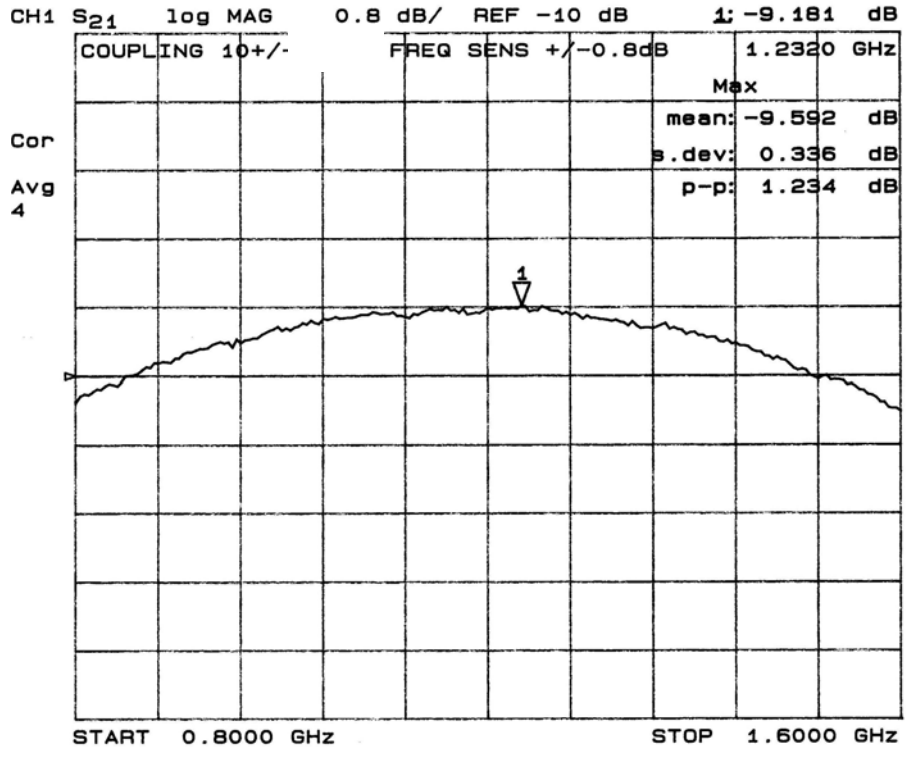

Typical Test Data Plots

USA/Canada: (315) 432-8909
 Toll Free: (800) 411-6596
 Europe: +44 2392-232392

Typical Test Data Plots