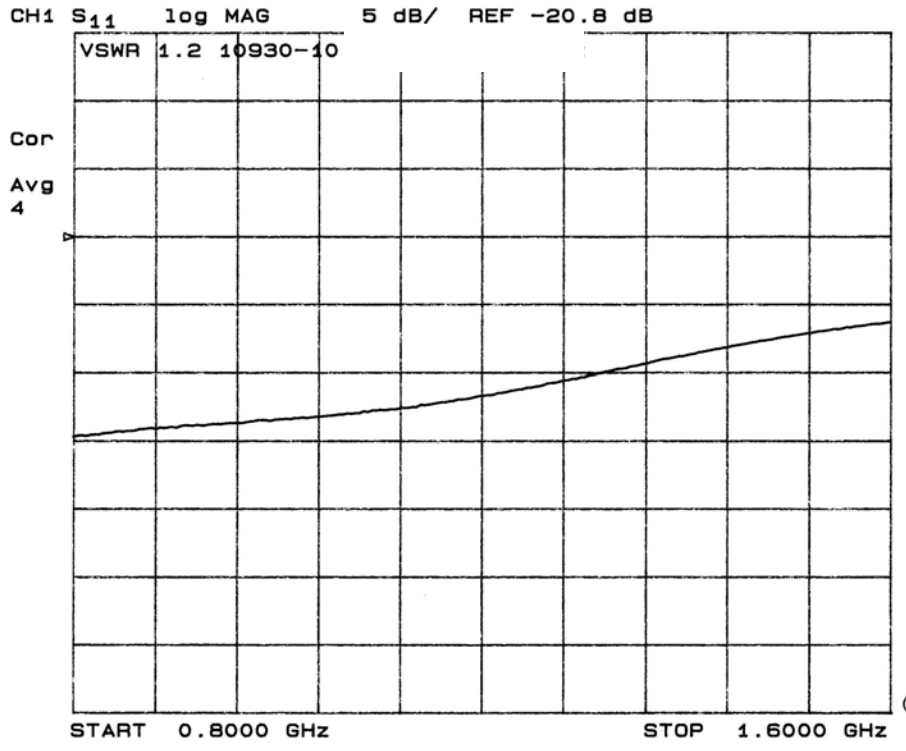

Typical Test Data Plots

USA/Canada: (315) 432-8909
 Toll Free: (800) 411-6596
 Europe: +44 2392-232392

Typical Test Data Plots