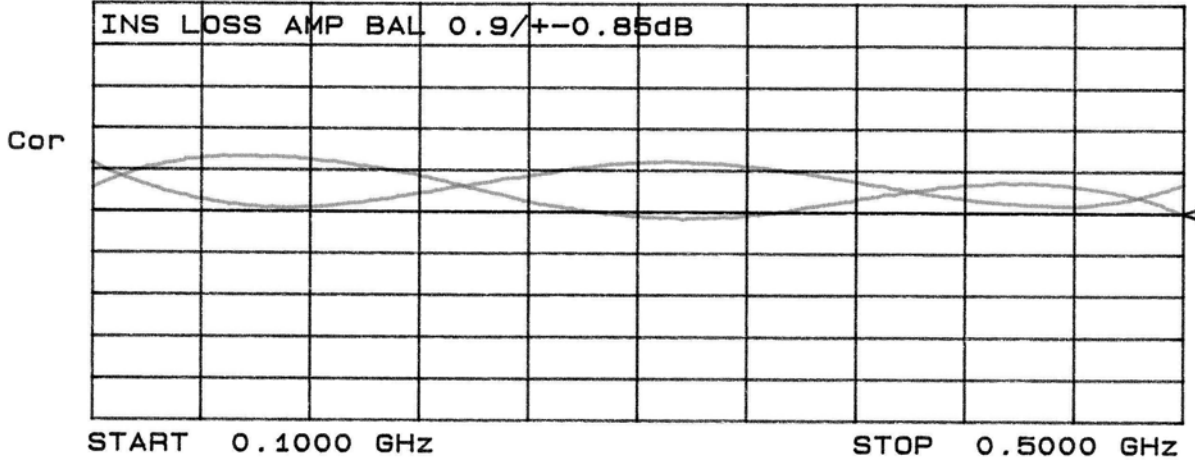

Typical Test Data Plots

CH1 MEM log MAG 5 dB/ REF -10 dB

CH2 S₂₁ log MAG 0.85 dB/ REF -3.9 dB

AMEYA360

Components Supply Platform

Authorized Distribution Brand :

Website :

Welcome to visit www.ameya360.com