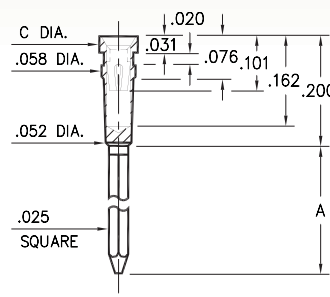

WRAPOST RECEPTACLES

FOR .015" - .025" DIAMETER PINS

1702/1703

170X-X-15-XX-30-XX-02-0

Press-fit in .057 mounting hole

Basic Part Number	# of Wraps	Length A
1702-2	2	.370
1703-3	3	.510

0038⇨0040/0066⇨0068

00XX-X-17-XX-30-XX-02-0

Press-fit in .057 mounting hole

Basic Part #	# of Wraps	Length A	Dia. C
0040-1	1	.260	.072
0039-2	2	.360	
0038-3	3	.500	
0068-1	1	.260	.062
0067-2	2	.360	
0066-3	3	.500	

0086/0088/0089

008X-X-17-XX-3X-XX-02-0

Press-fit in .057 mounting hole

Basic Part Number	# of Wraps	Length A
0089-2	2	.370
0088-3	3	.510
0086-4	4	.630

1030⇨1036

103X-X-17-XX-3X-XX-02-0

Press-fit in .057 mounting hole

Basic Part #	# of Wraps	Length A	Dia. C
1032-1	1	.260	.072
1031-2	2	.360	
1030-3	3	.510	
1036-1	1	.260	.062
1035-2	2	.360	
1034-3	3	.510	

Contact Material: Beryllium Copper Alloy 172, HT

Dimensions: Inches

Tolerances On: Lengths: ±.005

Diameters: ±.002

Angles: ±2°

ORDER CODE: XXXX - X - 17 - XX - XX - XX - 02 - 0

BASIC PART #

SPECIFY SHELL FINISH: