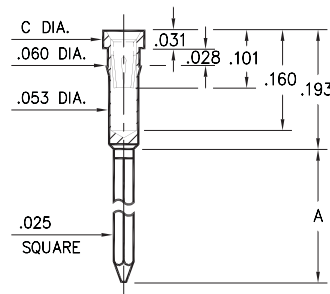

Press-fit in .057 mounting hole

Basic Part #	# of Wraps	Length A	Dia. C
0040-1	1	.260	.072
0039-2	2	.360	
0038-3	3	.500	
0068-1	1	.260	.062
0067-2	2	.360	
0066-3	3	.500	

0086/0088/0089

008X-X-17-XX-3X-XX-02-0

Press-fit in .057 mounting hole

Basic Part Number	# of Wraps	Length A
0089-2	2	.370
0088-3	3	.510
0086-4	4	.630

1030⇨1036

103X-X-17-XX-3X-XX-02-0

Press-fit in .057 mounting hole

Basic Part #	# of Wraps	Length A	Dia. C
1032-1	1	.260	.072
1031-2	2	.360	
1030-3	3	.510	
1036-1	1	.260	.062
1035-2	2	.360	
1034-3	3	.510	

1045

1045-3-17-XX-30-XX-02-0

Press-fit in .043 mounting hole

1040

1040-3-17-XX-30-XX-02-0

Press-fit in .056 mounting hole

SPECIFICATIONS:

Shell Material: Brass Alloy 360, 1/2 Hard

Contact Material: Beryllium Copper Alloy 172, HT

Dimensions: Inches

Tolerances On: Lengths: ±.005

Diameters: ±.002

Angles: ±2°

ORDER CODE: XXXX - X - 17 - XX - XX - XX - 02 - 0

BASIC PART #

SPECIFY SHELL FINISH: