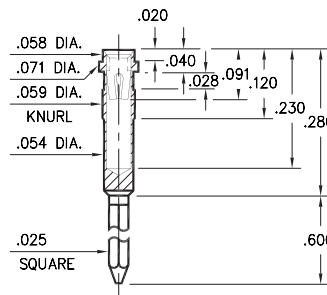

Press-fit in .057 mounting hole

Basic Part #	# of Wraps	Length A	Dia. C
0040-1	1	.260	.072
0039-2	2	.360	
0038-3	3	.500	
0068-1	1	.260	.062
0067-2	2	.360	
0066-3	3	.500	

0086/0088/0089

008X-X-17-XX-3X-XX-02-0

Press-fit in .057 mounting hole

Basic Part Number	# of Wraps	Length A
0089-2	2	.370
0088-3	3	.510
0086-4	4	.630

1030⇨1036

103X-X-17-XX-3X-XX-02-0

Press-fit in .057 mounting hole

Basic Part #	# of Wraps	Length A	Dia. C
1032-1	1	.260	.072
1031-2	2	.360	
1030-3	3	.510	
1036-1	1	.260	.062
1035-2	2	.360	
1034-3	3	.510	

1045

1045-3-17-XX-30-XX-02-0

Press-fit in .043 mounting hole

1040

1040-3-17-XX-30-XX-02-0

Press-fit in .056 mounting hole

SPECIFICATIONS:

Shell Material: Brass Alloy 360, 1/2 Hard

Contact Material: Beryllium Copper Alloy 172, HT

Dimensions: Inches

Tolerances On: Lengths: ±.005

Diameters: ±.002

Angles: ±2°

ORDER CODE: XXXX - X - 17 - XX - XX - XX - 02 - 0

BASIC PART #

SPECIFY SHELL FINISH: