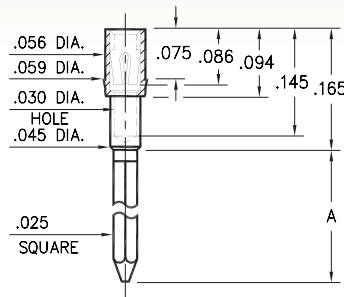

WRAPOST RECEPTACLES

FOR .015" - .025" DIAMETER PINS

1702/1703

170X-X-15-XX-30-XX-02-0

Press-fit in .057 mounting hole

Basic Part Number	# of Wraps	Length A
1702-2	2	.370
1703-3	3	.510

0038⇨0040/0066⇨0068

00XX-X-17-XX-30-XX-02-0

Press-fit in .057 mounting hole

Basic Part #	# of Wraps	Length A	Dia. C
0040-1	1	.260	.072
0039-2	2	.360	
0038-3	3	.500	
0068-1	1	.260	.062
0067-2	2	.360	
0066-3	3	.500	

0086/0088/0089

008X-X-17-XX-3X-XX-02-0

Press-fit in .057 mounting hole

Basic Part Number	# of Wraps	Length A
0089-2	2	.370
0088-3	3	.510
0086-4	4	.630

1030⇨1036

103X-X-17-XX-3X-XX-02-0

Press-fit in .057 mounting hole

Basic Part #	# of Wraps	Length A	Dia. C
1032-1	1	.260	.072
1031-2	2	.360	
1030-3	3	.510	
1036-1	1	.260	.062
1035-2	2	.360	
1034-3	3	.510	

Contact Material: Beryllium Copper Alloy 172, HT

Dimensions: Inches

Tolerances On: Lengths: ±.005

Diameters: ±.002

Angles: ±2°

ORDER CODE: XXXX - X - 17 - XX - XX - XX - 02 - 0

BASIC PART #

SPECIFY SHELL FINISH: