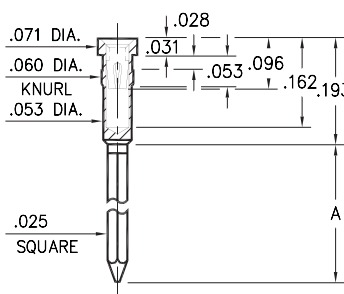

WRAPOST RECEPTACLES

FOR .015" - .025" DIAMETER PINS

1702/1703

170X-X-15-XX-30-XX-02-0

Press-fit in .057 mounting hole

Basic Part Number	# of Wraps	Length A
1702-2	2	.370
1703-3	3	.510

0038⇨0040/0066⇨0068

00XX-X-17-XX-30-XX-02-0

Press-fit in .057 mounting hole

Basic Part #	# of Wraps	Length A	Dia. C
0040-1	1	.260	.072
0039-2	2	.360	
0038-3	3	.500	
0068-1	1	.260	.062
0067-2	2	.360	
0066-3	3	.500	

0086/0088/0089

008X-X-17-XX-3X-XX-02-0

Press-fit in .057 mounting hole

Basic Part Number	# of Wraps	Length A
0089-2	2	.370
0088-3	3	.510
0086-4	4	.630

1030⇨1036

103X-X-17-XX-3X-XX-02-0

Press-fit in .057 mounting hole

Basic Part #	# of Wraps	Length A	Dia. C
1032-1	1	.260	.072
1031-2	2	.360	
1030-3	3	.510	
1036-1	1	.260	.062
1035-2	2	.360	
1034-3	3	.510	

Contact Material: Beryllium Copper Alloy 172, HT

Dimensions: Inches

Tolerances On: Lengths: ±.005

Diameters: ±.002

Angles: ±2°

ORDER CODE: XXXX - X - 17 - XX - XX - XX - 02 - 0

BASIC PART #

SPECIFY SHELL FINISH: