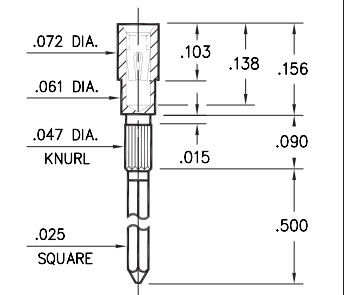

Press-fit in .057 mounting hole

Basic Part #	# of Wraps	Length A	Dia. C
0040-1	1	.260	.072
0039-2	2	.360	
0038-3	3	.500	
0068-1	1	.260	.062
0067-2	2	.360	
0066-3	3	.500	

0086/0088/0089

008X-X-17-XX-3X-XX-02-0

Press-fit in .057 mounting hole

Basic Part Number	# of Wraps	Length A
0089-2	2	.370
0088-3	3	.510
0086-4	4	.630

1030⇨1036

103X-X-17-XX-3X-XX-02-0

Press-fit in .057 mounting hole

Basic Part #	# of Wraps	Length A	Dia. C
1032-1	1	.260	.072
1031-2	2	.360	
1030-3	3	.510	
1036-1	1	.260	.062
1035-2	2	.360	
1034-3	3	.510	

1045

1045-3-17-XX-30-XX-02-0

Press-fit in .043 mounting hole

1040

1040-3-17-XX-30-XX-02-0

Press-fit in .056 mounting hole

SPECIFICATIONS:

Shell Material: Brass Alloy 360, 1/2 Hard

Contact Material: Beryllium Copper Alloy 172, HT

Dimensions: Inches

Tolerances On: Lengths: ±.005

Diameters: ±.002

Angles: ±2°

ORDER CODE: XXXX - X - 17 - XX - XX - XX - 02 - 0

BASIC PART #

SPECIFY SHELL FINISH: