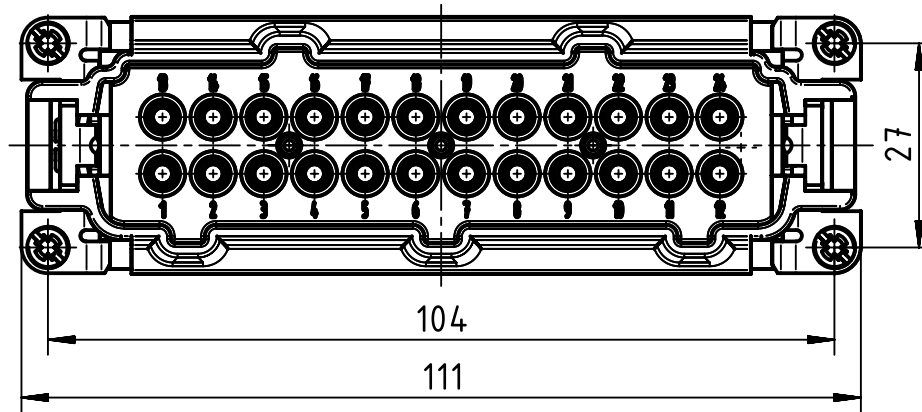

panel cut out (1:2)

	All Dimensions in mm Original Size DIN A4		Scale 1:1	Free size tol.		Ref.
			Created by HOLLERT	Inspected by SPILKERN	Standardisation TIEMANNA	Sub.
All rights reserved Department EL PD - DE		HARTING Electric GmbH & Co. KG D-32339 Espelkamp		Title Han High Temp 24E-s male	Date 2013-11-05	State Final Release
				Type TB	Number 09 33 824 2601	Doc-Key / ECM-Nr. 100528796/UGD/001/A 500000067351
				Rev. A	Page 1/1	