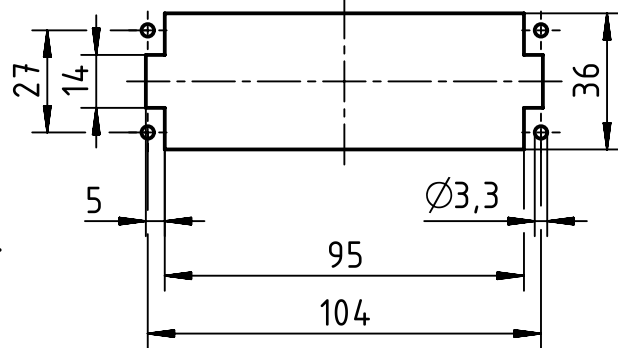

panel cut out (1:2)

	All Dimensions in mm Original Size DIN A4		Scale 1:1	Free size tol.		Ref.
			Created by HOLLERT	Inspected by SPILKERN	Standardisation TIEMANNA	Sub.
All rights reserved Department EL PD - DE		HARTING Electric GmbH & Co. KG D-32339 Espelkamp		Title Han High Temp 24E-s male	Date 2013-11-05	State Final Release
				Type TB	Number 09 33 824 2601	Doc-Key / ECM-Nr. 100528796/UGD/001/A 500000067351
				Rev. A	Page 1/1	