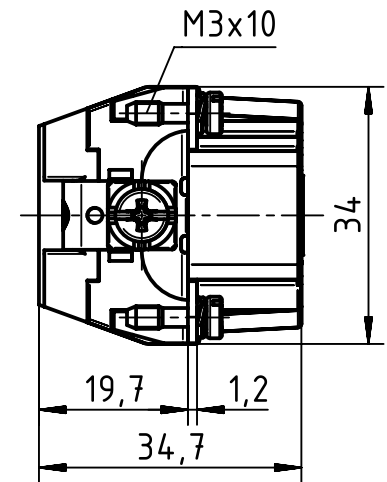

panel cut out (1:2)

	All Dimensions in mm Original Size DIN A4		Scale 1:1	Free size tol.		Ref.
			Created by HOLLERT	Inspected by SPILKERN	Standardisation TIEMANNA	Sub.
All rights reserved Department EL PD - DE		HARTING Electric GmbH & Co. KG D-32339 Espelkamp		Title Han High Temp 24E-s male	Date 2013-11-05	State Final Release
				Type TB	Number 09 33 824 2601	Doc-Key / ECM-Nr. 100528796/UGD/001/A 500000067351
				Rev. A	Page 1/1	