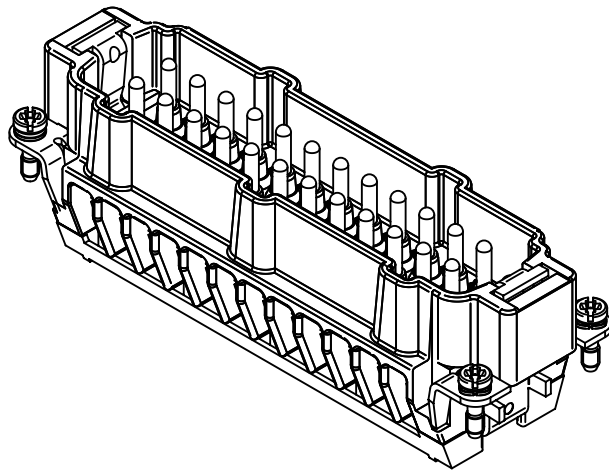

panel cut out (1:2)

	All Dimensions in mm Original Size DIN A4		Scale 1:1	Free size tol.		Ref.
			Created by HOLLERT	Inspected by SPILKERN	Standardisation TIEMANNA	Sub.
All rights reserved Department EL PD - DE		HARTING Electric GmbH & Co. KG D-32339 Espelkamp		Title Han High Temp 24E-s male	Date 2013-11-05	State Final Release
				Type TB	Number 09 33 824 2601	Doc-Key / ECM-Nr. 100528796/UGD/001/A 500000067351
				Rev. A	Page 1/1	