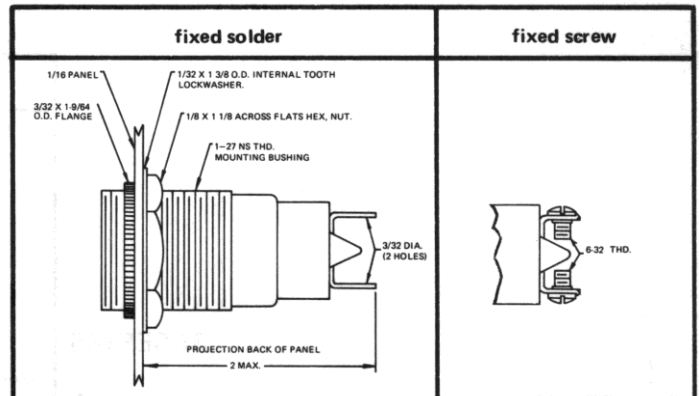

WITH SCREW-ON LENS CAPS

80 SERIES

BASE PART NUMBERS

CAP PART NUMBERS		COMPLETE ASSEMBLY PART NUMBERS		
TORPEDO 80-0511-300 back frosted 80-0531-300 unfrosted		80-3402-05-301	80-3202-05-301	
	DOME 80-1211-300 back frosted 80-1231-300 unfrosted		80-3402-0511-301 80-3402-0531-301	80-3202-0511-301 80-3202-0531-301
TORPEDO FACETED 80-1331-300 unfrosted		80-3402-1211-301 80-3402-1231-301	80-3202-1211-301 80-3202-1231-301	
		80-3402-1331-301	80-3202-1331-301	

Part numbers shown in gray are normally
in inventory at your Dialight Distributor.

Part numbers listed in this catalog designate products with RED lens.
For ordering lens colors other than red, consult chart on page 2D.