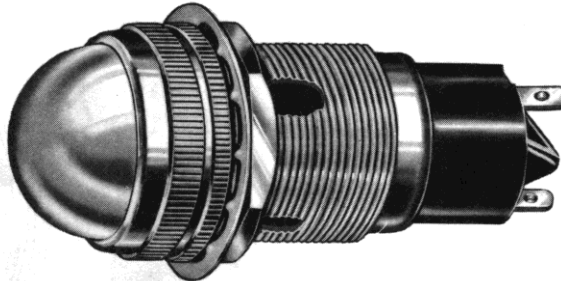

SCROLL DOWN TO VIEW CATALOG PAGE

Large Incandescent Indicators

FOR MOUNTING IN 1" CLEARANCE HOLE
FOR 24 TO 250V OPERATION

S-6
DOUBLE CONTACT
BAYONET BASE

See lamp ratings
on page K.

Recognized under the component
program of Underwriters'
Laboratories Inc.
75W., 125V.

These series indicator lights meet or exceed requirements of MIL-L-3661.

For materials and finishes of products in this group, see page 29D.

80-3402-1211-301
Dome lens

WITH SCREW-ON LENS CAPS

80 SERIES

BASE PART NUMBERS