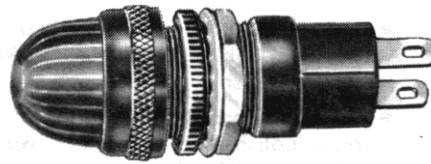

SCROLL DOWN TO VIEW CATALOG PAGE

Miniature Incandescent Indicators

FOR REAR MOUNTING IN 9/16" CLEARANCE HOLE
FOR 2 TO 120V OPERATION

T-3 1/4
MINIATURE
BAYONET BASE

See lamp ratings
on page K.

Recognized under the component
program of Underwriters'
Laboratories Inc.

75W., 125V.

For materials and finishes of products in this group, see page 2D.

70-0410-1191-206
Stovepipe lens

17-1310-0931-205
Stovepipe lens

17 SERIES
70 SERIES

WITH SCREW-ON LENS CAPS

solder terminal	screw terminal
70-0410-11-205	70-1310-11-205

BASE PART NUMBERS

CAP PART NUMBERS		COMPLETE ASSEMBLY PART NUMBERS	
	<p>STOVEPIPE 17-0931-200 transparent ■ 17-0951-200 translucent</p>	<p>17-0410-0931-205 ■ 17-0410-0951-205</p>	<p>17-1310-0931-205 ■ 17-1310-0951-205</p>
	<p>STOVEPIPE 17-0991-200 internal fluting</p>	<p>17-0410-0991-205</p>	<p>17-1310-0991-205</p>
	<p>STOVEPIPE 70-1111-200 back frosted 70-1131-200 transparent</p>	<p>70-0410-1111-205 70-0410-1131-205</p>	<p>70-1310-1111-205 70-1310-1131-205</p>
	<p>STOVEPIPE 70-1191-200 internal fluting</p>	<p>70-0410-1191-205</p>	<p>70-1310-1191-205</p>