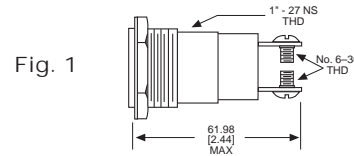

◆ Home > 0801232303

Part Number: **0801232303**

General Description

Series	080
Configuration	LARGE
Description	LARGE PANEL INDICATOR
Cap Material And Shape	Dome, polycarbonate
Cap Finish Description	Unfrosted or Transparent
Cap Color Desc	Green
Metal Finish Desc	Polished Chrome
Built In Resistor Desc	None
Hardware Desc	Watertight

0801232303

031 SERIES FOR 1" MOUNTING HOLE • FRICTION-FIT-CAP

BASE PART NO.	VOLTAGE	FIG
031-3101-01-101	6-250	1

Uses:
S-6
CANDELABRA
SCREW BASE
INCANDESCENT
LAMP

CAP PART NO.	COLOR	FIG	CAP PART NO.	COLOR	FIG
031-0111-300	RED	2	031-0431-300	RED	3
031-0112-300	GREEN	2	031-0432-300	GREEN	3
031-0113-300	AMBER	2	031-0433-300	AMBER	3
031-0135-300	WHITE	2	031-0435-300	WHITE	3
031-0137-300	CLEAR	2	031-0437-300	CLEAR	3

Material & Finish: Base - Nickel Plated Brass, Cap - Polycarbonate with Chrome Plated Brass Bezel

051 & 080 SERIES FOR 1" MOUNTING HOLE • WATERTIGHT

BASE PART NO.	VOLTAGE	FIG
080-0901-05-303	6-250	4
080-3101-05-303	6-250	5
080-4001-05-303	6-250	6

Material & Finish: Base - Nickel Plated Brass, Cap - Polycarbonate with Chrome Plated Brass Bezel

Neon and incandescent lamp information on Pages 35 and 36.

* See Page 14 for Oiltight information

Dimensions in mm [inches]