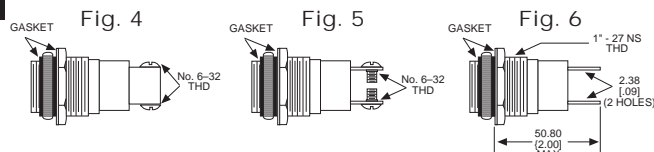

◆ Home > 0801232303

Part Number: **0801232303**

General Description

Series	080
Configuration	LARGE
Description	LARGE PANEL INDICATOR
Cap Material And Shape	Dome, polycarbonate
Cap Finish Description	Unfrosted or Transparent
Cap Color Desc	Green
Metal Finish Desc	Polished Chrome
Built In Resistor Desc	None
Hardware Desc	Watertight

0801232303

031 SERIES FOR 1" MOUNTING HOLE • FRICTION-FIT-CAP

BASE PART NO.	VOLTAGE	FIG
031-3101-01-101	6-250	1

Uses:
S-6
CANDELABRA
SCREW BASE
INCANDESCENT
LAMP

CAP PART NO.	COLOR	FIG	CAP PART NO.	COLOR	FIG
031-0111-300	RED	2	031-0431-300	RED	3
031-0112-300	GREEN	2	031-0432-300	GREEN	3
031-0113-300	AMBER	2	031-0433-300	AMBER	3
031-0135-300	WHITE	2	031-0435-300	WHITE	3
031-0137-300	CLEAR	2	031-0437-300	CLEAR	3

Material & Finish: Base - Nickel Plated Brass, Cap - Polycarbonate with Chrome Plated Brass Bezel

051 & 080 SERIES FOR 1" MOUNTING HOLE • WATERTIGHT

BASE PART NO.	VOLTAGE	FIG
080-0901-05-303	6-250	4
080-3101-05-303	6-250	5
080-4001-05-303	6-250	6

Material & Finish: Base - Nickel Plated Brass, Cap - Polycarbonate with Chrome Plated Brass Bezel

Neon and incandescent lamp information on Pages 35 and 36.

* See Page 14 for Oiltight information

Dimensions in mm [inches]