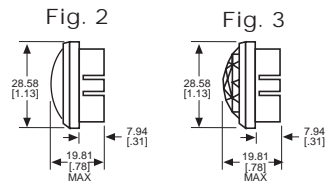

◆ Home > 0801232303

Part Number: **0801232303**

General Description

Series	080
Configuration	LARGE
Description	LARGE PANEL INDICATOR
Cap Material And Shape	Dome, polycarbonate
Cap Finish Description	Unfrosted or Transparent
Cap Color Desc	Green
Metal Finish Desc	Polished Chrome
Built In Resistor Desc	None
Hardware Desc	Watertight

0801232303

031 SERIES FOR 1" MOUNTING HOLE • FRICTION-FIT-CAP

BASE PART NO.	VOLTAGE	FIG
031-3101-01-101	6-250	1

Uses:
S-6
CANDELABRA
SCREW BASE
INCANDESCENT
LAMP

CAP PART NO.	COLOR	FIG	CAP PART NO.	COLOR	FIG
031-0111-300	RED	2	031-0431-300	RED	3
031-0112-300	GREEN	2	031-0432-300	GREEN	3
031-0113-300	AMBER	2	031-0433-300	AMBER	3
031-0135-300	WHITE	2	031-0435-300	WHITE	3
031-0137-300	CLEAR	2	031-0437-300	CLEAR	3

Material & Finish: Base - Nickel Plated Brass, Cap - Polycarbonate with Chrome Plated Brass Bezel

051 & 080 SERIES FOR 1" MOUNTING HOLE • WATERTIGHT

BASE PART NO.	VOLTAGE	FIG
080-0901-05-303	6-250	4
080-3101-05-303	6-250	5
080-4001-05-303	6-250	6

Material & Finish: Base - Nickel Plated Brass, Cap - Polycarbonate with Chrome Plated Brass Bezel

Neon and incandescent lamp information on Pages 35 and 36.

* See Page 14 for Oiltight information

Dimensions in mm [inches]