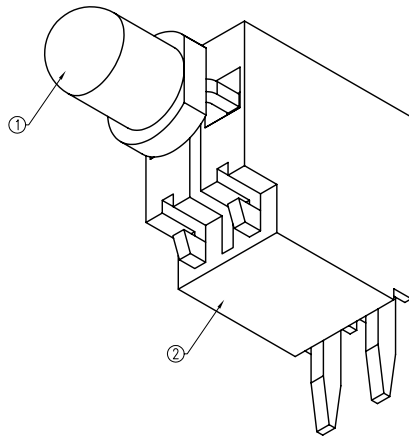

PART NUMBER	SSF-LXH4RAHW	REV.	B
DATE	E.C.N. NUMBER AND REVISION COMMENTS		REV.
07.05.95	UPDATED SPEC. & DIMS WHERE NOTED.		A
10.18.11	E.C.N. #11763/10BRDR. & REDRAWN.		B

ELECTRO-OPTICAL CHARACTERISTICS Ta=25°C If=20mA					
PARAMETER	MIN	TYP	MAX	UNITS	TEST COND
PEAK WAVELENGTH (R/G)		700/565		nm	
FORWARD VOLTAGE (R/G)		2.0/2.2	2.5/2.6	Vf	
REVERSE VOLTAGE	5.0			Vr	If=100µA
AXIAL INTENSITY (R/G)		3/20		mcd	If=20mA
VIEWING ANGLE		60		2x theta	
EMITTED COLOR:	RED/GREEN				
EPOXY LENS FINISH:	MILKY WHITE DIFFUSED				

* t<10µs

NOTES:

1. SSL-LX3054HCW RED/GREEN LED.
2. SSH-LXH4RA LAMP SOCKET.
3. CUT LED LEADS 5mm LONG.
4. ASSEMBLE IN SOCKET, POLARITY AS SHOWN.

*UNLESS OTHERWISE SPECIFIED TOLERANCES PER DECIMAL PRECISION ARE: X=±1 (±0.039), X.X=±0.5 (±0.020), X.XX=±0.25 (±0.010), X.XXX=±0.127 (±0.005). LEAD SIZE=±0.05 (±0.002), LEAD LENGTH=±0.75 (±0.030). MIN= +DECIMAL PRECISION MAX.= +0.00 -0.00 DECIMAL PRECISION