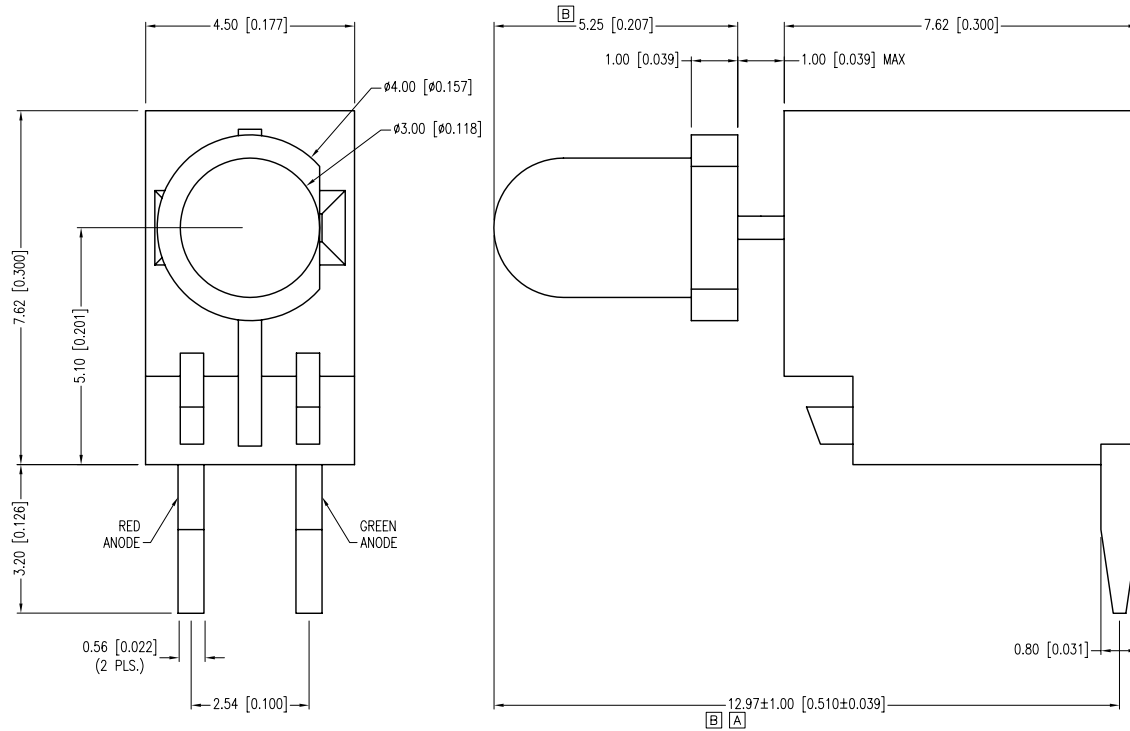

PART NUMBER	SSF-LXH4RAHW	REV.	B
DATE	E.C.N. NUMBER AND REVISION COMMENTS		REV.
07.05.95	UPDATED SPEC. & DIMS WHERE NOTED.		A
10.18.11	E.C.N. #11763/10BRDR. & REDRAWN.		B

ELECTRO-OPTICAL CHARACTERISTICS Ta=25°C If=20mA					
PARAMETER	MIN	TYP	MAX	UNITS	TEST COND
PEAK WAVELENGTH (R/G)		700/565		nm	
FORWARD VOLTAGE (R/G)		2.0/2.2	2.5/2.6	Vf	
REVERSE VOLTAGE	5.0			Vr	If=100µA
AXIAL INTENSITY (R/G)		3/20		mcd	If=20mA
VIEWING ANGLE		60		2x theta	
EMITTED COLOR:	RED/GREEN				
EPOXY LENS FINISH:	MILKY WHITE DIFFUSED				

LIMITS OF SAFE OPERATION AT 25°C		
PARAMETER	MAX	UNITS
PEAK FORWARD CURRENT*	150	mA
STEADY CURRENT	25	mA
POWER DISSIPATION (R/G)	120/105	mW
DERATE FROM 25°C	-1.3	mW/°C
OPERATING TEMP.	-40 TO +85	°C
STORAGE TEMP.	-40 TO +85	°C
SOLDERING TEMP.	+260	°C
2.0mm FROM BODY	3	SEC.

* t<10µs

NOTES:

1. SSL-LX3054HCW RED/GREEN LED.
2. SSH-LXH4RA LAMP SOCKET.
3. CUT LED LEADS 5mm LONG.
4. ASSEMBLE IN SOCKET, POLARITY AS SHOWN.

*UNLESS OTHERWISE SPECIFIED TOLERANCES PER DECIMAL PRECISION ARE: X=±1 (±0.039), X.X=±0.5 (±0.020), X.XX=±0.25 (±0.010), X.XXX=±0.127 (±0.005). LEAD SIZE=±0.05 (±0.002), LEAD LENGTH=±0.75 (±0.030). MIN= +DECIMAL PRECISION MAX.= +0.00 -0.00 DECIMAL PRECISION